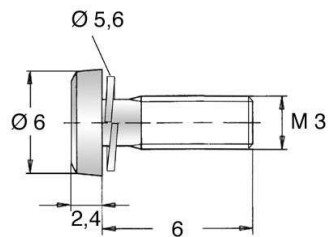

Screw and washer assembly/D6900-3 Pan Head M3x06 Steel Zinc plated

81.58.322

Product No. **81.58.322**

Type	Screw Assemblies
Thread	M3
Length	6.00 mm
Model	with spring washer
Design	Hex-Drive-Z Pozidriv
Material	Steel
Plating	Zinc (clear chromate blue)
Head Dia.	6.00 mm
Head Height	2.40 mm
RoHS II compliant	yes
Reach/SVHC free	yes

Similar products Sems Screws Form Z 4 Pan Head
D7985T M3X06 Steel zinc pl
81.55.322
Sems Screws Form Z 4 / Pan Head
D7985Z M3x06 Stainless St.
81.88.322

X-ON Electronics

Largest Supplier of Electrical and Electronic Components