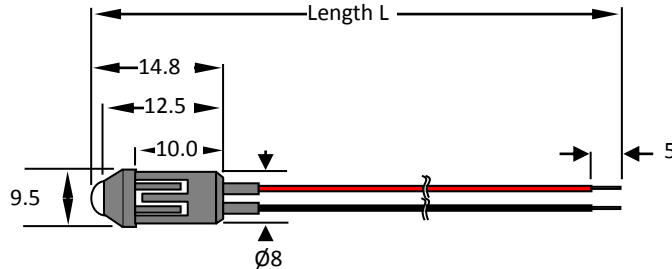

Part Number:

T00XXXX

Type	Size	Rating	Description
LED	8mm	Various	Prominent Bezel LED with flying leads

All dimensions in mm.

Part no.	Dia. (mm)	Length L	Colour	Volts	LED
T000005	8	500	red	NO RES	standard
T000009	8	900	red	NO RES	standard
T000015	8	500	green	NO RES	standard
T000019	8	900	green	NO RES	standard
T000025	8	500	yellow	NO RES	standard
T000029	8	900	yellow	NO RES	standard
T000105	8	500	red	6DC	standard
T000115	8	500	green	6DC	standard
T000125	8	500	yellow	6DC	standard
T000205	8	500	red	12DC	standard
T000209	8	900	red	12DC	standard
T000215	8	500	green	12DC	standard
T000219	8	900	green	12DC	standard
T000225	8	500	yellow	12DC	standard
T000229	8	900	yellow	12DC	standard
T000305	8	500	red	24DC	standard
T000309	8	900	red	24DC	standard
T000315	8	500	green	24DC	standard
T000319	8	900	green	24DC	standard
T000325	8	500	yellow	24DC	standard
T000329	8	900	yellow	24DC	standard
T001005	8	500	red	3.5-13DC	flashing
T001009	8	900	red	3.5-13DC	flashing
T001015	8	500	green	3.5-13DC	flashing
T001019	8	900	green	3.5-13DC	flashing
T001025	8	500	yellow	3.5-13DC	flashing
T001029	8	900	yellow	3.5-13DC	flashing
T001305	8	500	red	24DC	flashing
T001309	8	900	red	24DC	flashing
T001315	8	500	green	24DC	flashing
T001319	8	900	green	24DC	flashing
T001325	8	500	yellow	24DC	flashing
T001329	8	900	yellow	24DC	flashing