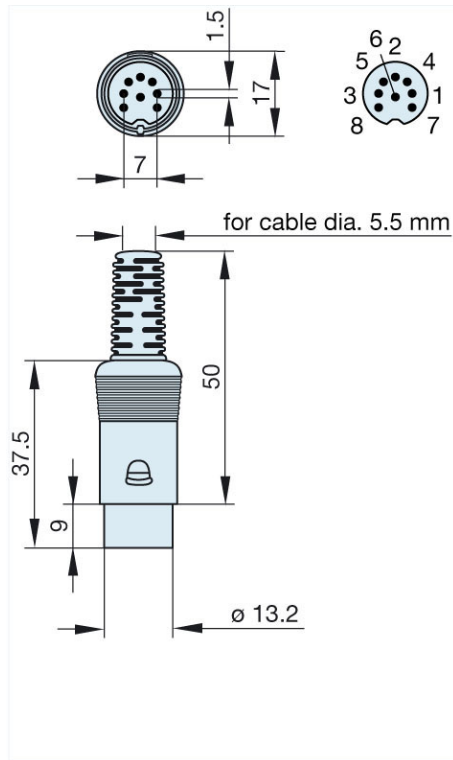

HIRSCHMANN

A Belden Brand

Industrial Connecting Solutions: Circular Connectors: Audio/Video Connectors: DIN EN 60 130-09 Connectors (MAS/MAK series): without locking screw: Straight plugs: MAS 80 S grau/grey
<https://www.e-catalog.beldensolutions.com:443/link/57078-24228-256281-256282-24384-24385-24387-34409/en/conf/ui/state>

Picture

Drawing

Belden Deutschland GmbH

Im Gewerbepark 2
58579 Schalksmühle
Germany
Phone: +49 7127/14-1806
E-Mail: icos-sales@belden.com

The information published in the websites has been compiled as carefully as possible. It is subject to alteration without notice in technical as well as in price-related/commercial respect. The complete information and data were available on user documentation. Mandatory information can only be obtained by a concrete query.