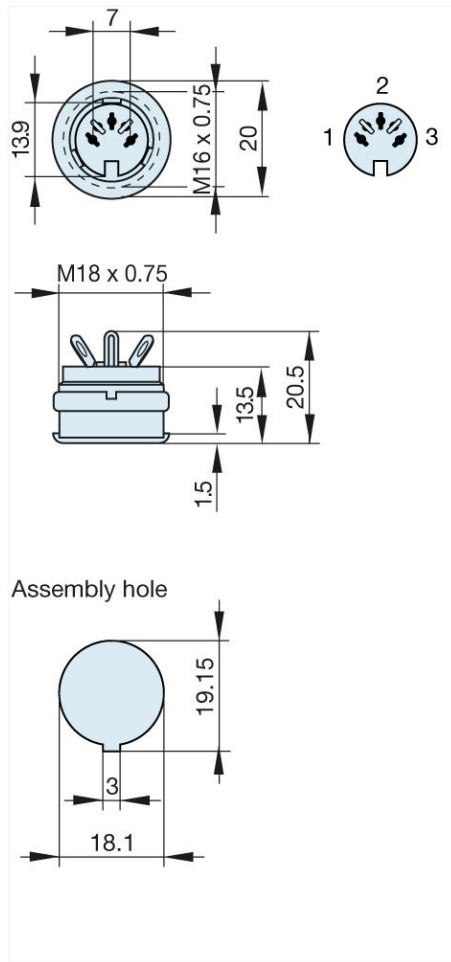

Picture
Drawing

Belden Deutschland GmbH
Im Gewerbepark 2
58579 Schalksmühle
Germany
Phone: +49 7127/14-1806
E-Mail: icos-sales@belden.com

The information published in the websites has been compiled as carefully as possible. It is subject to alteration without notice in technical as well as in price-related/commercial respect.