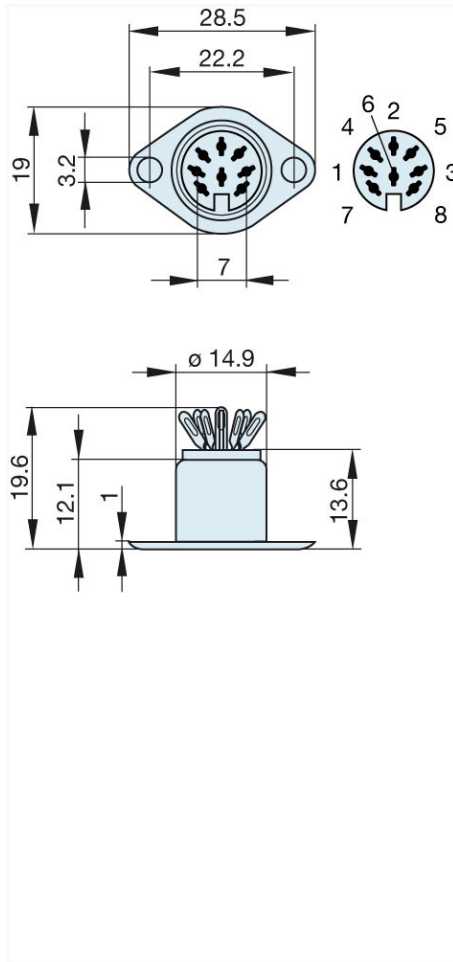

Picture
Drawing

Belden Deutschland GmbH
Im Gewerbepark 2
58579 Schalksmühle
Germany
Phone: +49 7127/14-1806
E-Mail: icos-sales@belden.com

The information published in the websites has been compiled as carefully as possible. It is subject to alteration without notice in technical as well as in price-related/commercial respect.