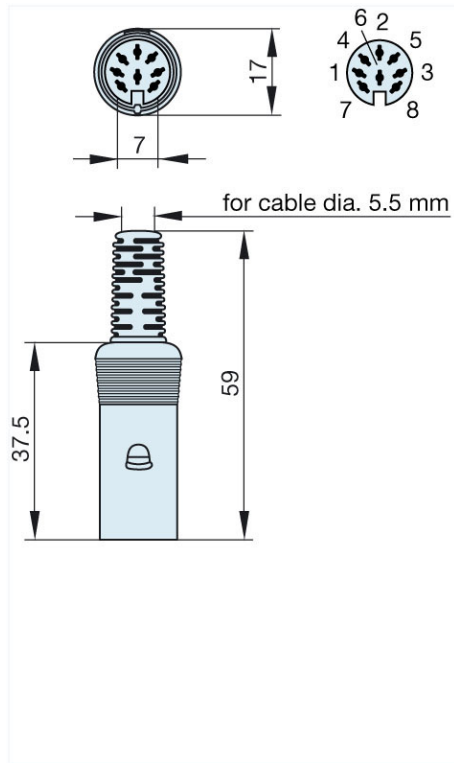

Picture
Drawing

Belden Deutschland GmbH
Im Gewerbepark 2
58579 Schalksmühle
Germany
Phone: +49 7127/14-1806
E-Mail: icos-sales@belden.com

The information published in the websites has been compiled as carefully as possible. It is subject to alteration without notice in technical as well as in price-related/commercial respect. The complete information and data were available on user documentation. Mandatory information can only be obtained by a concrete query.