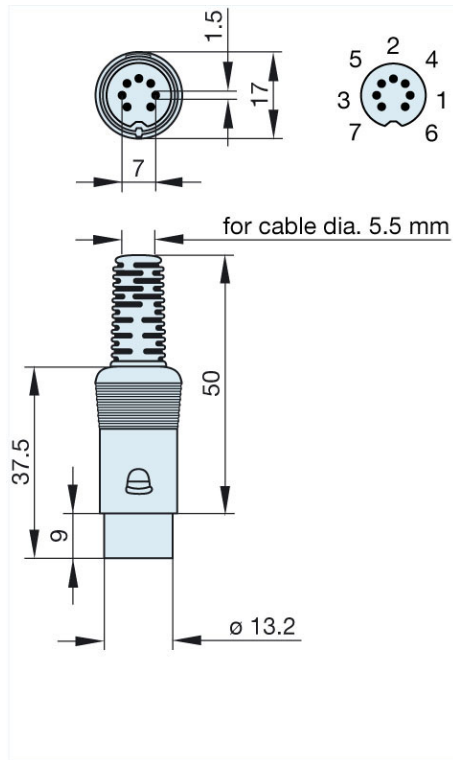

Picture
Drawing

Belden Deutschland GmbH
Im Gewerbepark 2
58579 Schalksmühle
Germany
Phone: +49 7127/14-1806
E-Mail: icos-sales@belden.com

The information published in the websites has been compiled as carefully as possible. It is subject to alteration without notice in technical as well as in price-related/commercial respect. The complete information and data were available on user documentation. Mandatory information can only be obtained by a concrete query.