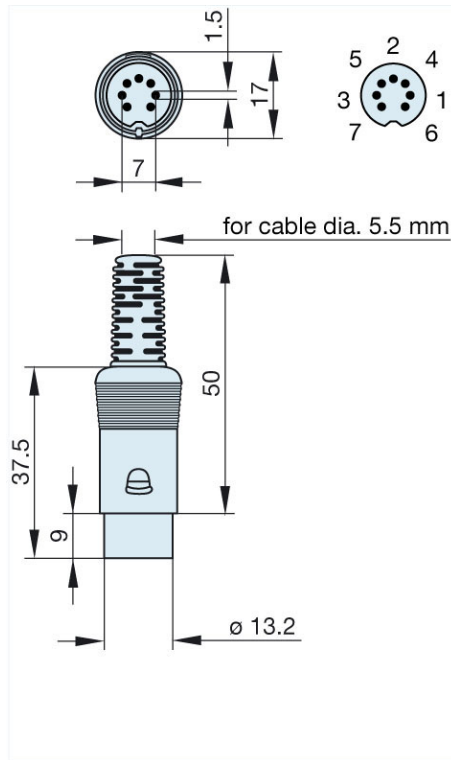

Picture
Drawing

Belden Deutschland GmbH
Im Gewerbepark 2
58579 Schalksmühle
Germany
Phone: +49 7127/14-1806
E-Mail: icos-sales@belden.com

The information published in the websites has been compiled as carefully as possible. It is subject to alteration without notice in technical as well as in price-related/commercial respect. The complete information and data were available on user documentation. Mandatory information can only be obtained by a concrete query.