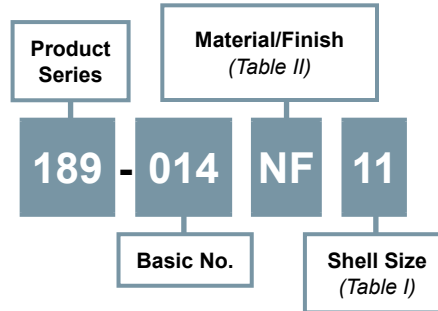

MIL-PRF-28876 backshell
How To Order

Material and Finish

Adapter, Coupling Nut, Ferrule, and Spacer Ring: See Table II

Notes

Spacer Ring is packaged loose and must be installed with Connector at time of assembly to retain Terminus Insert.

For 45° or 90° Backshell option, see Glenair drawing 189-021.

189-014
Backshell for PEEK Convuluted Tubing
to be used with MIL-PRF-28876 Fiber Optic Connectors

Table I: Shell Size Dash Number

Shell Size	Designator (Ref)	A Thread Class 2B	ØB Max	ØC Max	Ø D Entry	"Peek" Conduit Size	
						Frac. Size	Dash No.
11	A	3/4-20 UNEF	.960 (24.4)	.410 (10.4)	.390 (9.91)	1/2	16
13	B	7/8-20 UNEF	1.09 (27.7)	.532 (13.5)	.390 (9.91)	1/2	16
15	C	1-20 UNEF	1.26 (32.0)	.710 (18.0)	.390 (9.91)	1/2	16
23	F	1 7/16-18 UNEF	1.70 (43.2)	1.12 (28.4)	.890 (22.6)	1	32