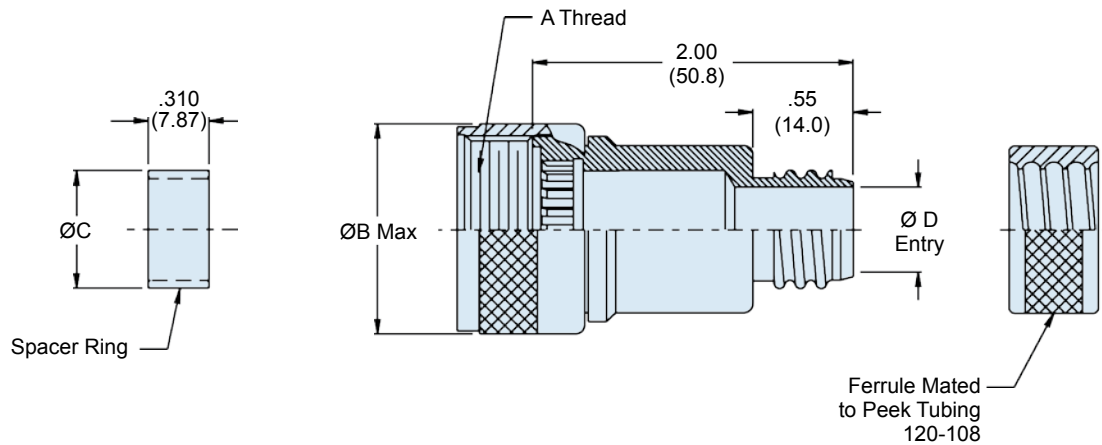

MIL-PRF-28876 backshell
How To Order

Material and Finish

Adapter, Coupling Nut, Ferrule, and Spacer Ring: See Table II

Notes

Spacer Ring is packaged loose and must be installed with Connector at time of assembly to retain Terminus Insert.

For 45° or 90° Backshell option, see Glenair drawing 189-021.

189-014
Backshell for PEEK Convuluted Tubing
to be used with MIL-PRF-28876 Fiber Optic Connectors

Table I: Shell Size Dash Number

Shell Size	Designator (Ref)	A Thread Class 2B	ØB Max	ØC Max	Ø D Entry	"Peek" Conduit Size	
						Frac. Size	Dash No.
11	A	3/4-20 UNEF	.960 (24.4)	.410 (10.4)	.390 (9.91)	1/2	16
13	B	7/8-20 UNEF	1.09 (27.7)	.532 (13.5)	.390 (9.91)	1/2	16
15	C	1-20 UNEF	1.26 (32.0)	.710 (18.0)	.390 (9.91)	1/2	16
23	F	1 7/16-18 UNEF	1.70 (43.2)	1.12 (28.4)	.890 (22.6)	1	32