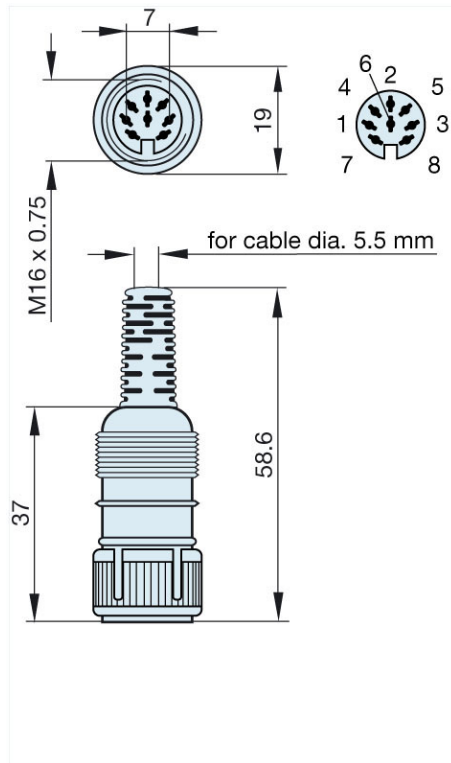

Picture
Drawing

Belden Deutschland GmbH
Im Gewerbepark 2
58579 Schalksmühle
Germany
Phone: +49 7127/14-1806
E-Mail: icos-sales@belden.com

The information published in the websites has been compiled as carefully as possible. It is subject to alteration without notice in technical as well as in price-related/commercial respect. The complete information and data were available on user documentation. Mandatory information can only be obtained by a concrete query.