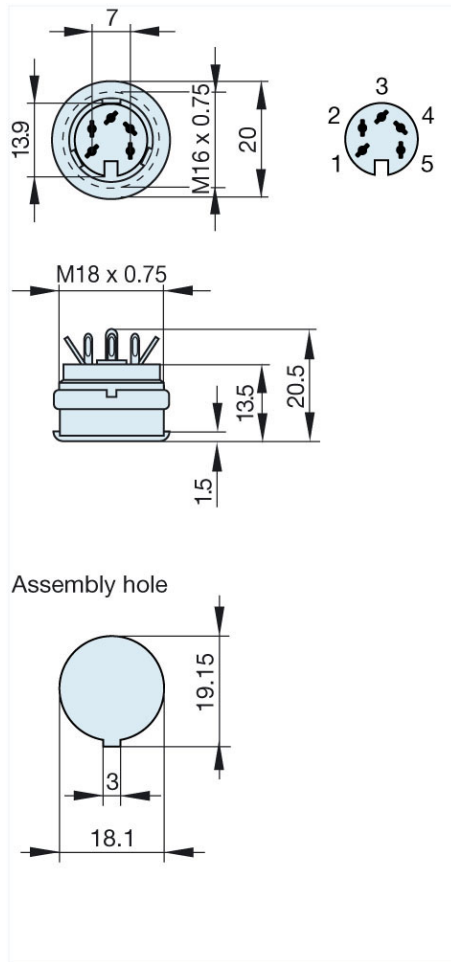

HIRSCHMANN

A BELDEN BRAND

Industrial Connecting Solutions: Circular Connectors: Audio/Video Connectors: DIN EN 60 130-09 Connectors (MAS/MAK series): with locking screw: Panel-mounted sockets: MAB 5100 grau/grey
<http://www.e-catalog.beldensolutions.com/link/57078-24228-256281-256282-24384-24391-24392-34647/en/conf/ui/state>

Picture
Drawing

Belden Deutschland GmbH
Im Gewerbepark 2
58579 Schalksmühle
Germany
Phone: +49 7127/14-1806
E-Mail: icos-sales@belden.com

The information published in the websites has been compiled as carefully as possible. It is subject to alteration without notice in technical as well as in price-related/commercial respect.