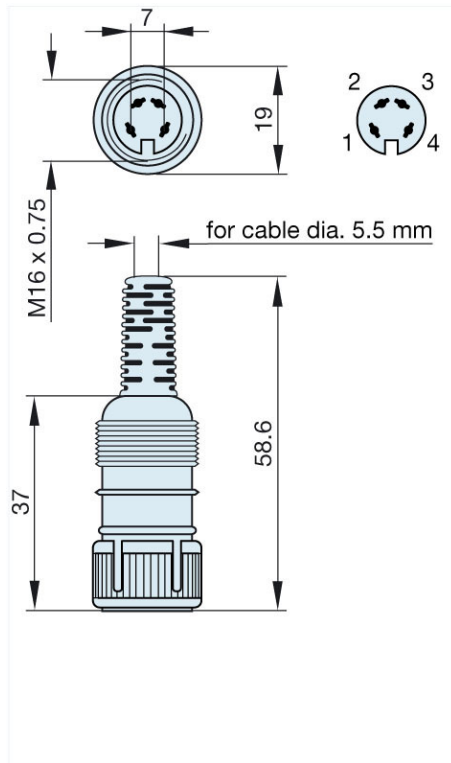

Picture
Drawing

Belden Deutschland GmbH
Im Gewerbepark 2
58579 Schalksmühle
Germany
Phone: +49 7127/14-1806
E-Mail: icos-sales@belden.com

The information published in the websites has been compiled as carefully as possible. It is subject to alteration without notice in technical as well as in price-related/commercial respect. The complete information and data were available on user documentation. Mandatory information can only be obtained by a concrete query.