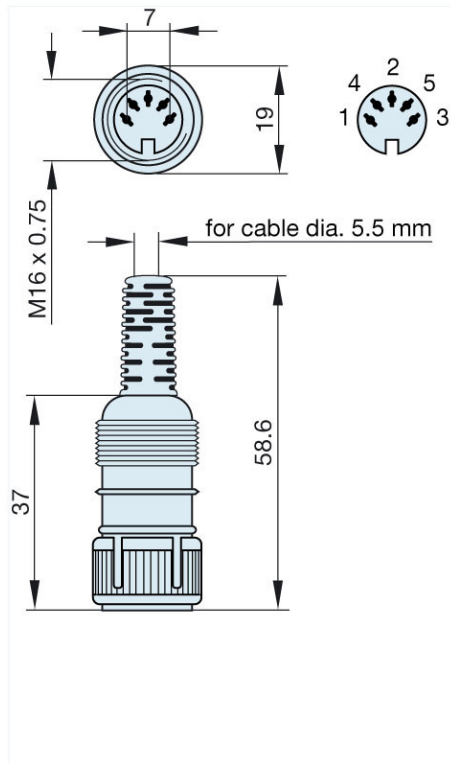

Picture
Drawing

Belden Deutschland GmbH
Im Gewerbepark 2
58579 Schalksmühle
Germany
Phone: +49 7127/14-1806
E-Mail: icos-sales@belden.com

The information published in the websites has been compiled as carefully as possible. It is subject to alteration without notice in technical as well as in price-related/commercial respect. The complete information and data were available on user documentation. Mandatory information can only be obtained by a concrete query.