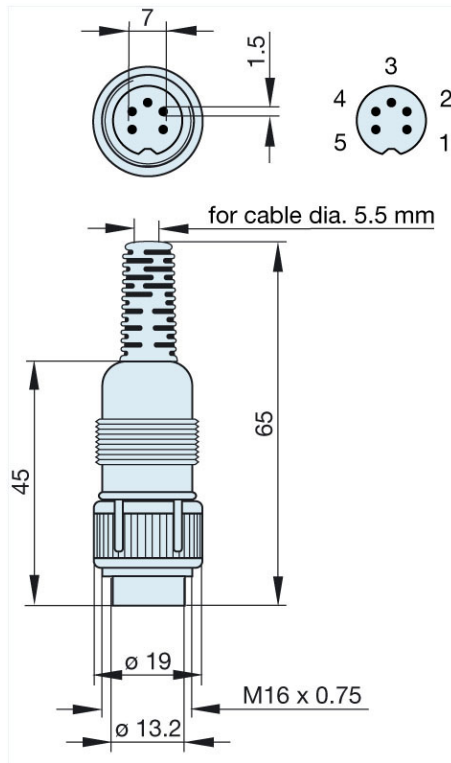

HIRSCHMANN

A BELDEN BRAND

Industrial Connecting Solutions: Circular Connectors: Audio/Video Connectors: DIN EN 60 130-09 Connectors (MAS/MAK series): with locking screw: Straight plugs: MAS 5100 grau/grey
<https://e-catalog.hirschmann.com:443/link/57078-24228-256281-256282-24384-24391-24393-34524/en/conf/ui/state>

Picture
Drawing

Belden Deutschland GmbH
Im Gewerbepark 2
58579 Schalksmühle
Germany
Phone: +49 7127/14-1806
E-Mail: icos-sales@belden.com

The information published in the websites has been compiled as carefully as possible. It is subject to alteration without notice in technical as well as in price-related/commercial respect. The complete information and data were available on user documentation. Mandatory information can only be obtained by a concrete query.