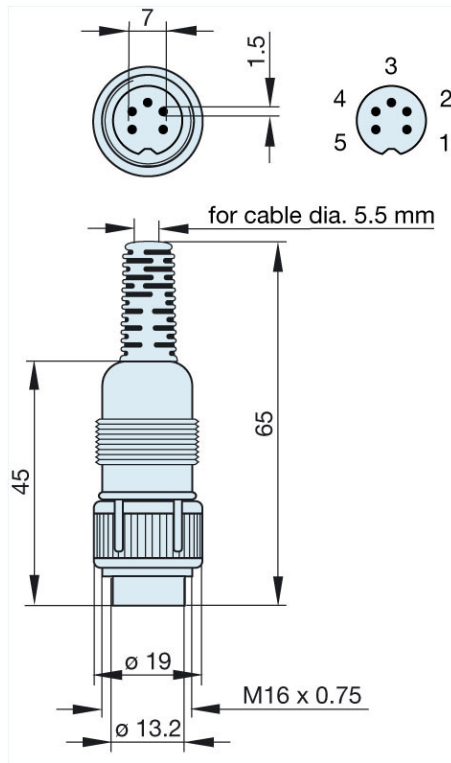

Picture
Drawing

Belden Deutschland GmbH
Im Gewerbestpark 2
58579 Schalksmühle
Germany
Phone: +49 7127/14-1806
E-Mail: icos-sales@belden.com

The information published in the websites has been compiled as carefully as possible. It is subject to alteration without notice in technical as well as in price-related/commercial respect. The complete information and data were available on user documentation. Mandatory information can only be obtained by a concrete query.