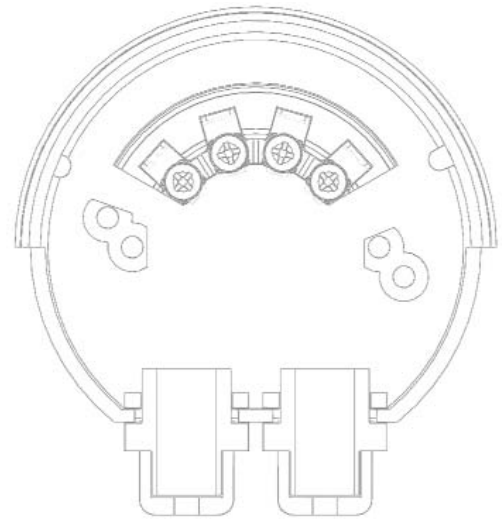

Deep Base

*Applies to deep base option
TimeSaver Base® is a registered trademark of Apollo Fire Detectors.
E-Z™ Fit is a trademark of Apollo Fire Detectors

Colours:	Available in red and white	Operation:	Continuous and synchronised
Audibility:	110dBA @ 1 metre (tone dependent)	Frequency:	400-2850HZ
Tones:	32	Operating Temp:	-25°C to 70°C
Voltage:	8-35V DC, 110-230V AC	Construction:	Flame retardant polycarbonate
Current:	6-35 mA (tone dependent)	Cable entries:	2 glanded in deep base
IP Rating:	IP65*	Weight:	Sonos deep base 250g, Sonos shallow base 215g
Compliance:	EN54 3.2001 and BS5839 pt 1	Dimensions:	Sonos deep base: width 97.5mm, height 104.1mm Sonos shallow base: width 100mm, height 81.3mm

Sounder		Beacon		Sounder beacon	
8-35V dc:	Red shallow base 18-980450	0.7J/24V:	Red/red shallow base 18-980473	24V dc:	Red/red shallow base 18-980452
	White shallow base 18-980475		Red/amber shallow base 18-980479		Red/amber shallow base 18-980477
	Red deep base 18-980451		Red/red deep base 18-980472		Red/red deep base 18-980453
	White deep base 18-980476		Red/Amber deep base 18-980471		Red/amber deep base 18-980478
110/230VAC:	Red shallow base 18-980485	110/230VAC:	Red/red shallow base 18-980487		
	White shallow base 18-980486		Red/amber shallow base 18-980488		
	Red deep base 18-980480		Red/red deep base 18-980482		
	White deep base 18-980481		Red/amber deep base 18-980483		

While we make every effort to ensure the accuracy of the information printed, we disclaim any warranty or representation expressed or implied about its accuracy, completeness or appropriateness for a particular purpose. You assume full responsibility for using the information and you understand that neither Klaxon nor any of its employees or agents are responsible or liable for any claim, loss or damage resulting from its use.