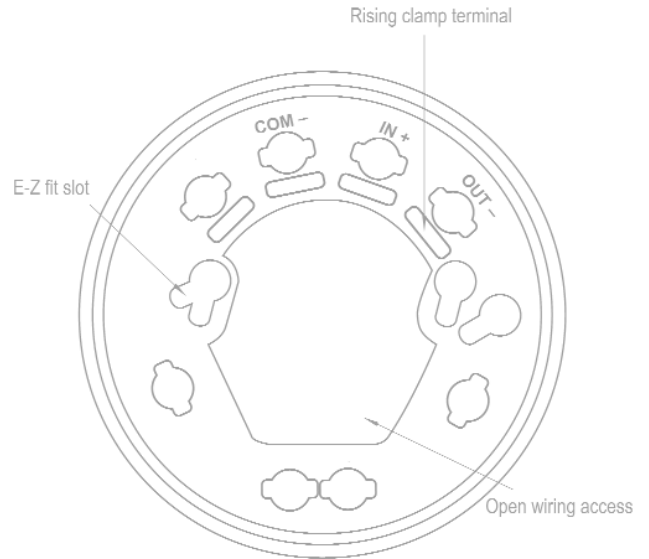

Sonos

A new standard in fire alarm sounders designed to fulfil requirements in a variety of applications.

Built in TimeSaver Base®

- -Sounder locks into base. No wiring required to sounder head.
- -Faster installation reduces commissioning time and overall costs.
- -E-Z™ fit slots (for shallow base fixing).
- -Timesaver system also on deep base option.

Weatherproof protection to IP65*

- -Sonos can be used in all locations, both indoors and outdoors.

Combined sounder/beacon

- -The full sounder head becomes a lens, thus providing greater spread of light.

TimeSaver® Shallow Base