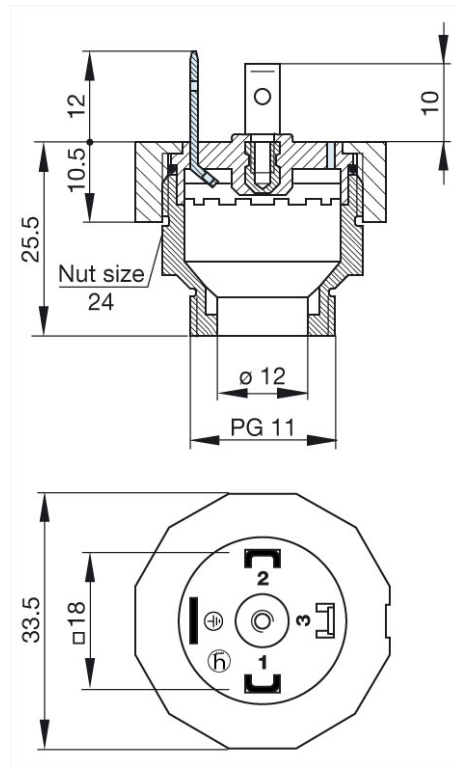

Picture
Drawing

Belden Deutschland GmbH
Im Gewerbepark 2
58579 Schalksmühle
Germany
Phone: +49 7127/14-1806
E-Mail: icos-sales@belden.com

The information published in the websites has been compiled as carefully as possible. It is subject to alteration without notice in technical as well as in price-related/commercial respect. The complete information and data were available on user documentation. Mandatory information can only be obtained by a concrete query.