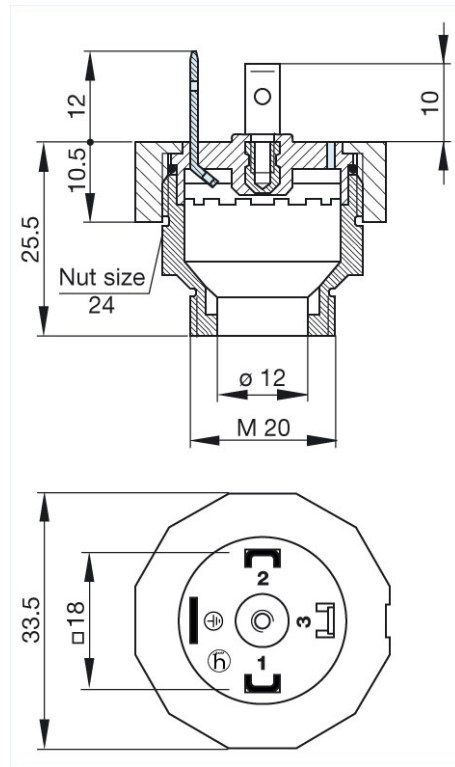

Picture
Drawing

Belden Deutschland GmbH
Im Gewerbepark 2
58579 Schalksmühle
Germany
Phone: +49 7127/14-1806
E-Mail: icos-sales@belden.com

The information published in the websites has been compiled as carefully as possible. It is subject to alteration without notice in technical as well as in price-related/commercial respect. The complete information and data were available on user documentation. Mandatory information can only be obtained by a concrete query.