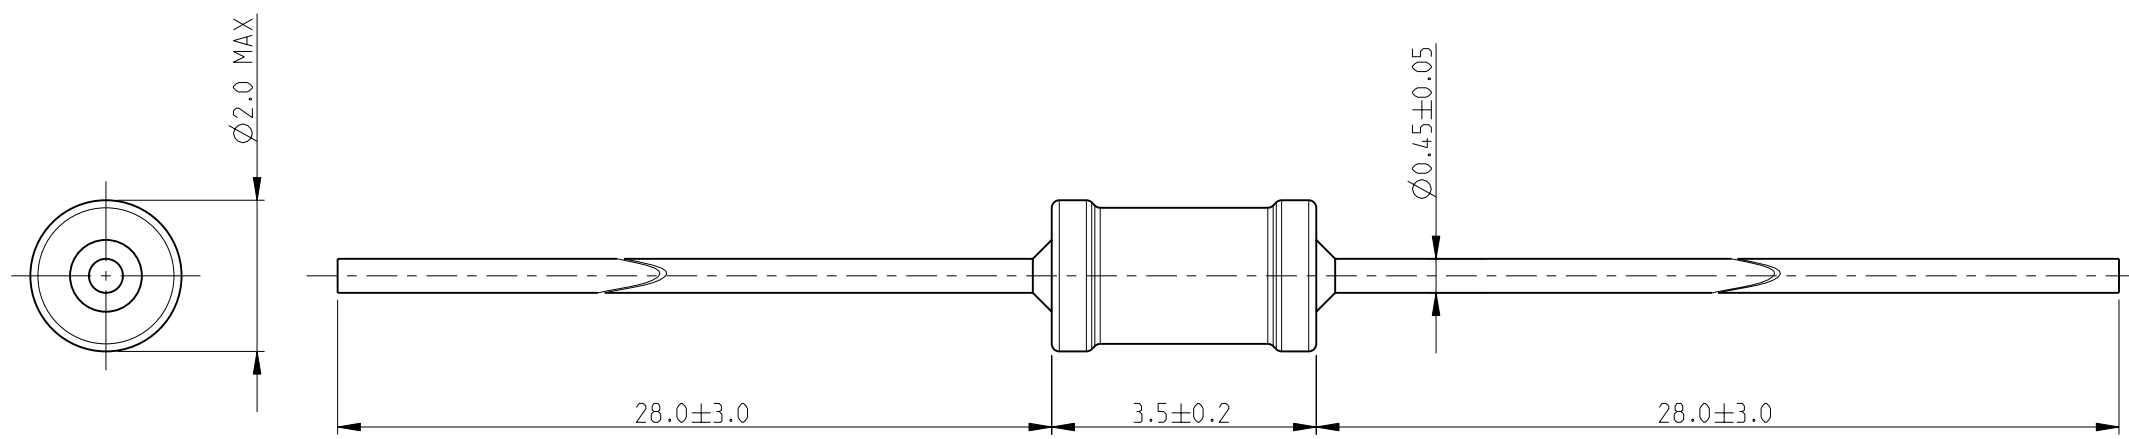

FOR FURTHER INFORMATION SEE DATA SHEET FOR
 SERIES LR, METAL FILM FIXED RESISTORS

RoHS Compliant

<small>THIS DRAWING IS A CONTROLLED DOCUMENT FOR TYCO ELECTRONICS CORPORATION IT IS SUBJECT TO CHANGE AND THE CONTROLLING ENGINEERING ORGANIZATION SHOULD BE CONTACTED FOR THE LATEST REVISION.</small>		DWN MAHARUDRA 05-OCT-09 CHK ALLAN.P 05-OCT-09 APVD STEPHEN.P 05-OCT-09		Tyco Electronics Corporation Dorcan, Swindon, SN3 5HH	
DIMENSIONS: mm		TOLERANCES UNLESS OTHERWISE SPECIFIED: 0 PLC ± 0.2 1 PLC ± 0.1 2 PLC ± - 3 PLC ± - 4 PLC ± - ANGLES ± 5°		NAME METAL FILM FIXED RESISTORS SERIES LR0204	
MATERIAL -		FINISH -		PRODUCT SPEC - APPLICATION SPEC - WEIGHT -	
CUSTOMER DRAWING				SIZE A3 CAGE CODE 00779 DRAWING NO C-1622225	RESTRICTED TO -
SCALE 10:1				SHEET 1 OF 1	REV BA