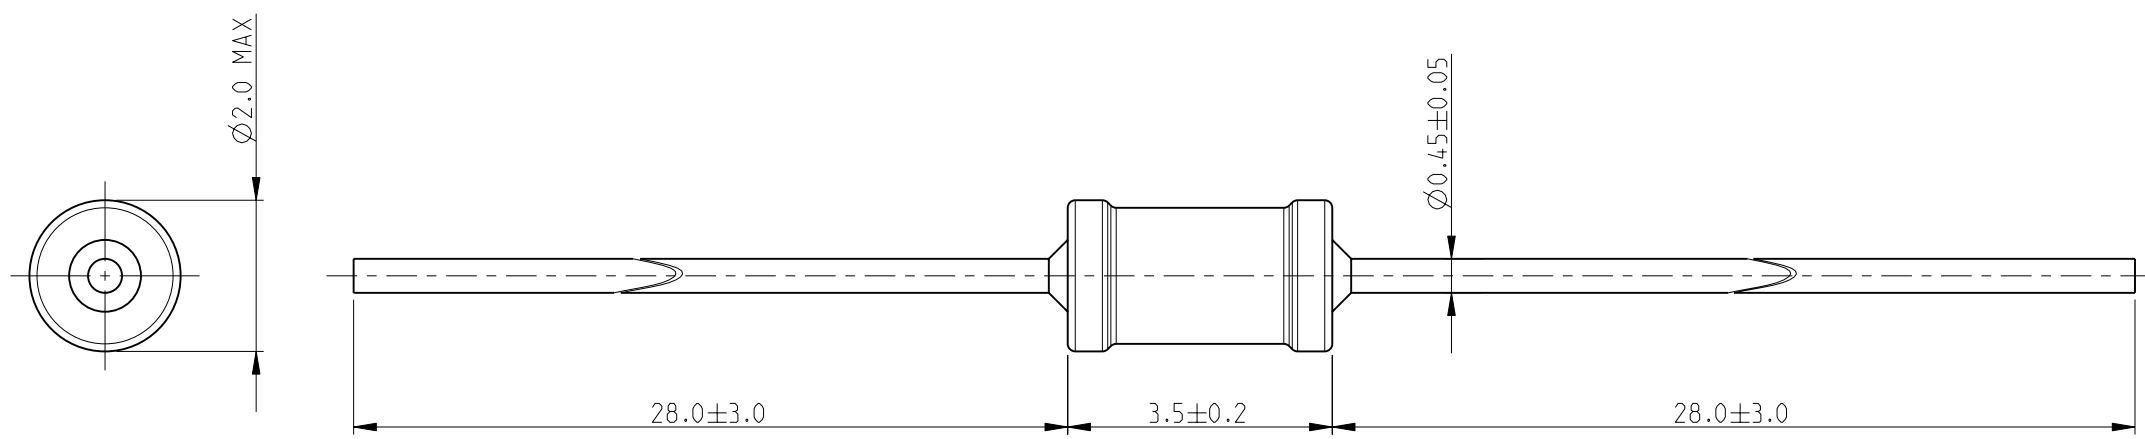

FOR FURTHER INFORMATION SEE DATA SHEET FOR SERIES LR, METAL FILM FIXED RESISTORS

RoHS Compliant

<small>THIS DRAWING IS A CONTROLLED DOCUMENT FOR TYCO ELECTRONICS CORPORATION IT IS SUBJECT TO CHANGE AND THE CONTROLLING ENGINEERING ORGANIZATION SHOULD BE CONTACTED FOR THE LATEST REVISION.</small>		DWN MAHARUDRA 05-OCT-09 CHK ALLAN.P 05-OCT-09 APVD STEPHEN.P 05-OCT-09	Tyco Electronics Corporation Dorcan, Swindon, SN3 5HH
DIMENSIONS: mm	TOLERANCES UNLESS OTHERWISE SPECIFIED: 0 PLC ± 0.2 1 PLC ± 0.1 2 PLC ± - 3 PLC ± - 4 PLC ± - ANGLES ± 5°	PRODUCT SPEC - APPLICATION SPEC - WEIGHT -	NAME METAL FILM FIXED RESISTORS SERIES LR0204
MATERIAL -	FINISH -	SIZE A3	CAGE CODE 00779 DRAWING NO C-1622229 RESTRICTED TO -
CUSTOMER DRAWING		SCALE 10:1	SHEET 1 OF 1 REV BA