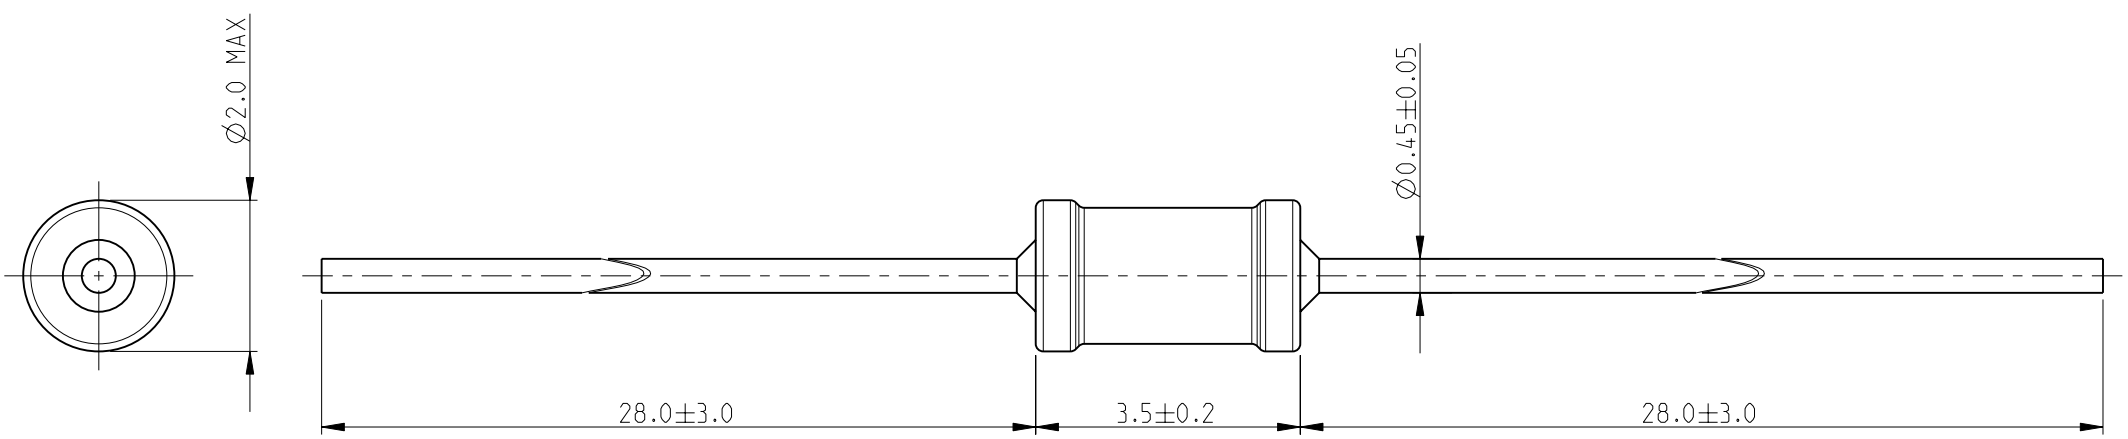

FOR FURTHER INFORMATION SEE DATA SHEET FOR
 SERIES LR, METAL FILM FIXED RESISTORS

RoHS Compliant

<small>THIS DRAWING IS A CONTROLLED DOCUMENT FOR TYCO ELECTRONICS CORPORATION IT IS SUBJECT TO CHANGE AND THE CONTROLLING ENGINEERING ORGANIZATION SHOULD BE CONTACTED FOR THE LATEST REVISION.</small>		DWN MAHARUDRA 05-OCT-09 CHK ALLAN.P 05-OCT-09 APVD STEPHEN.P 05-OCT-09		Tyco Electronics Corporation Dorcan, Swindon, SN3 5HH	
DIMENSIONS: mm		TOLERANCES UNLESS OTHERWISE SPECIFIED: 0 PLC ± 0.2 1 PLC ± 0.1 2 PLC ± - 3 PLC ± - 4 PLC ± - ANGLES ± 5°		NAME METAL FILM FIXED RESISTORS SERIES LR0204	
MATERIAL -		FINISH -		PRODUCT SPEC - APPLICATION SPEC - WEIGHT -	
CUSTOMER DRAWING				SIZE A3 CAGE CODE 00779 DRAWING NO C-1622232	RESTRICTED TO -
SCALE 10:1				SHEET 1 OF 1	REV BA