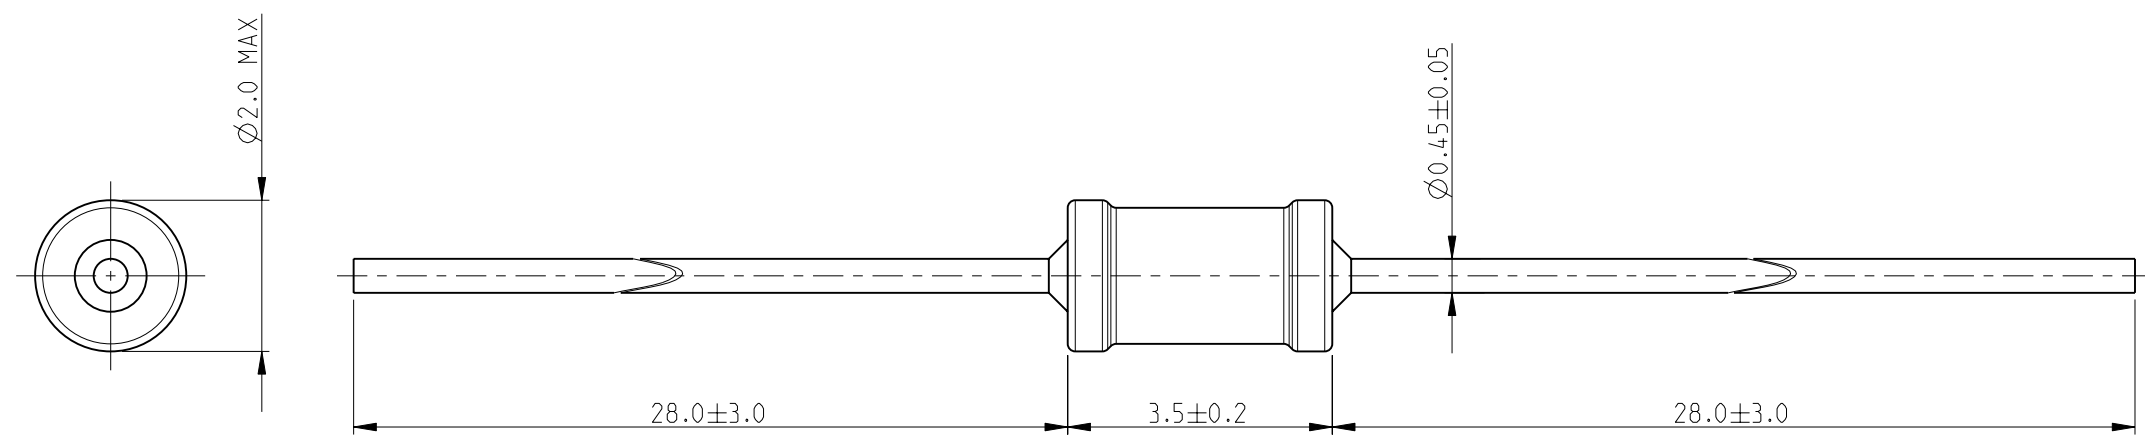

FOR FURTHER INFORMATION SEE DATA SHEET FOR
 SERIES LR, METAL FILM FIXED RESISTORS

RoHS Compliant

<small>THIS DRAWING IS A CONTROLLED DOCUMENT FOR TYCO ELECTRONICS CORPORATION IT IS SUBJECT TO CHANGE AND THE CONTROLLING ENGINEERING ORGANIZATION SHOULD BE CONTACTED FOR THE LATEST REVISION.</small>		DWN MAHARUDRA 05-OCT-09 CHK ALLAN.P 05-OCT-09 APVD STEPHEN.P 05-OCT-09		Tyco Electronics Corporation Dorcan, Swindon, SN3 5HH	
DIMENSIONS: mm		TOLERANCES UNLESS OTHERWISE SPECIFIED: 0 PLC ± 0.2 1 PLC ± 0.1 2 PLC ± - 3 PLC ± - 4 PLC ± - ANGLES ± 5°		NAME METAL FILM FIXED RESISTORS SERIES LR0204	
MATERIAL -		FINISH -		PRODUCT SPEC - APPLICATION SPEC - WEIGHT -	
CUSTOMER DRAWING				SIZE A3 CAGE CODE 00779 DRAWING NO C-1622242	RESTRICTED TO -
SCALE 10:1				SHEET 1 OF 1	REV BA