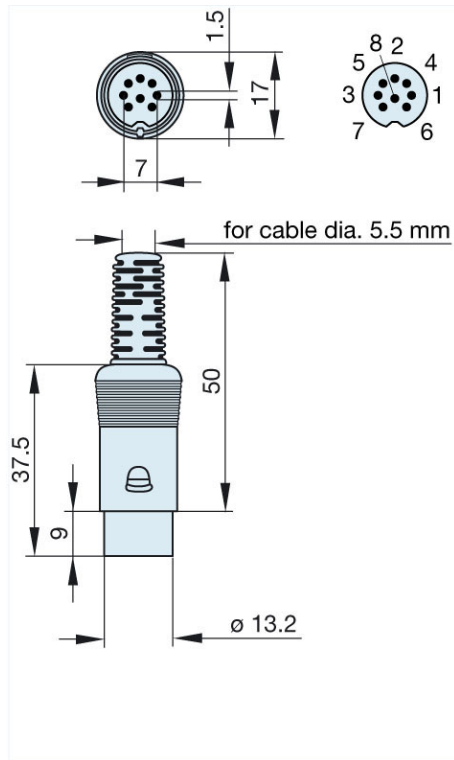

HIRSCHMANN

A BELDEN BRAND

Industrial Connecting Solutions: Circular Connectors: Audio/Video Connectors: DIN EN 60 130-09 Connectors (MAS/MAK series): without locking screw: Straight plugs: MAS 80 SN grau/grey
<http://www.e-catalog.beldensolutions.com/link/57078-24228-256281-256282-24384-24385-24387-34796/en/conf/ui.state>

Picture
Drawing

Belden Deutschland GmbH
Im Gewerbepark 2
58579 Schalksmühle
Germany
Phone: +49 7127/14-1806
E-Mail: icos-sales@belden.com

The information published in the websites has been compiled as carefully as possible. It is subject to alteration without notice in technical as well as in price-related/commercial respect. The complete information and data were available on user documentation. Mandatory information can only be obtained by a concrete query.