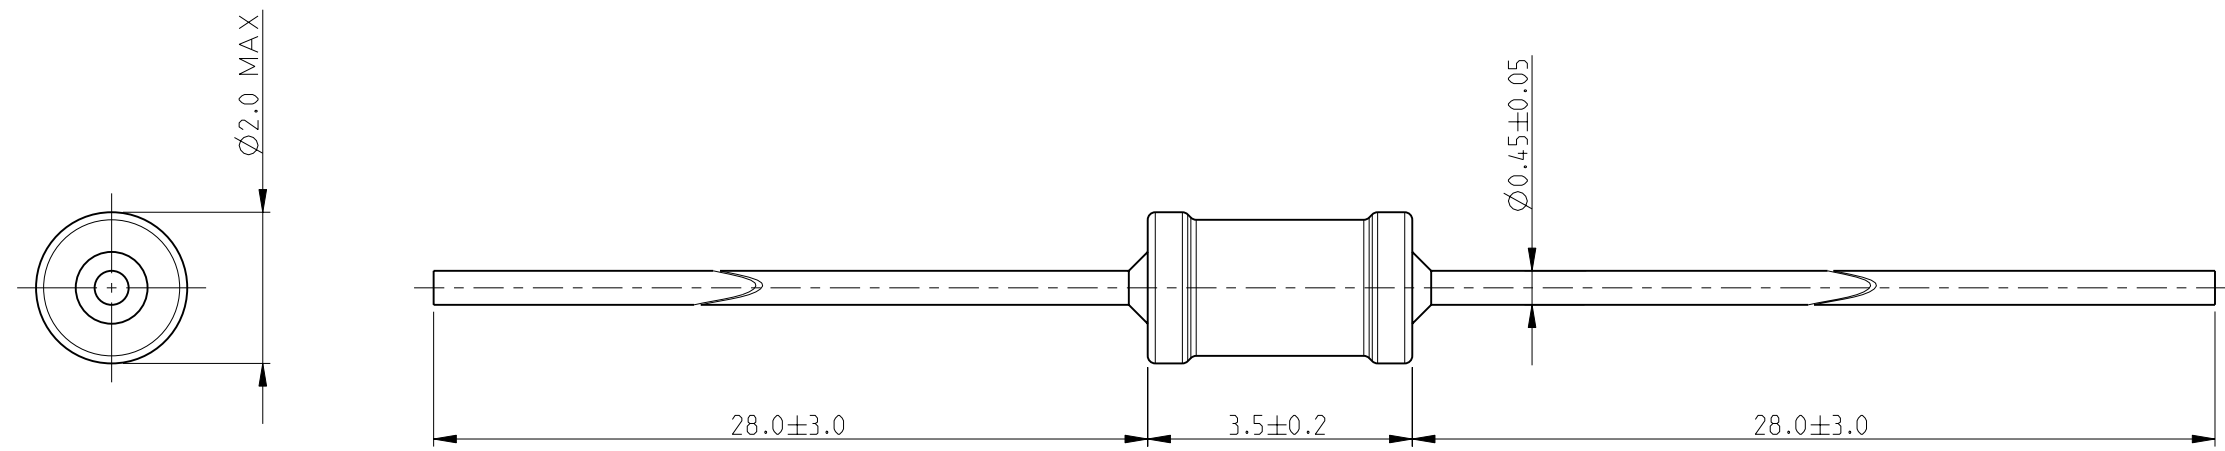

FOR FURTHER INFORMATION SEE DATA SHEET FOR
 SERIES LR, METAL FILM FIXED RESISTORS

RoHS Compliant

<small>THIS DRAWING IS A CONTROLLED DOCUMENT FOR TYCO ELECTRONICS CORPORATION IT IS SUBJECT TO CHANGE AND THE CONTROLLING ENGINEERING ORGANIZATION SHOULD BE CONTACTED FOR THE LATEST REVISION.</small>		DWN MAHARUDRA 05-OCT-09 CHK ALLAN.P 05-OCT-09 APVD STEPHEN.P 05-OCT-09	Tyco Electronics Corporation Dorcan, Swindon, SN3 5HH
DIMENSIONS: mm	TOLERANCES UNLESS OTHERWISE SPECIFIED: 0 PLC ± 0.2 1 PLC ± 0.1 2 PLC ± - 3 PLC ± - 4 PLC ± - ANGLES ± 5°	PRODUCT SPEC - APPLICATION SPEC - WEIGHT -	NAME METAL FILM FIXED RESISTORS SERIES LR0204
MATERIAL -	FINISH -	SIZE A3 CAGE CODE 00779 DRAWING NO C-1622250	RESTRICTED TO -
CUSTOMER DRAWING		SCALE 10:1	SHEET 1 OF 1 REV BA