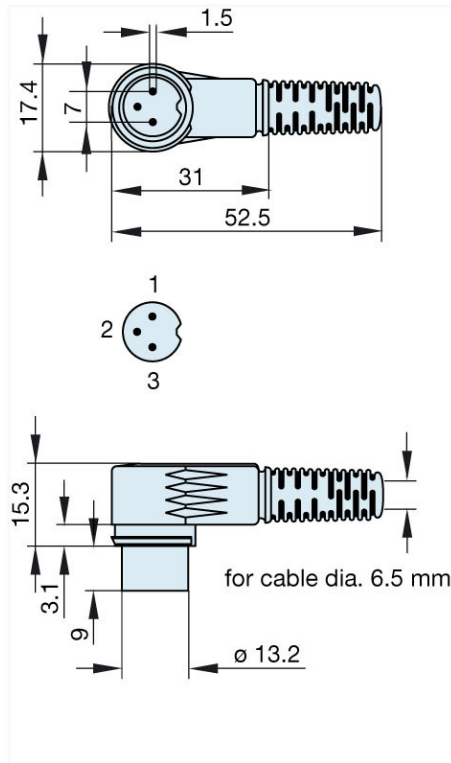

HIRSCHMANN

A Belden Brand

Industrial Connecting Solutions: Circular Connectors: Audio/Video Connectors: DIN EN 60 130-09 Connectors (MAS/MAK series); without locking screw: Angled plugs: MAWI 30 B grau/grey
<http://www.e-catalog.beldensolutions.com/link/57078-24228-256281-256282-24384-24385-24388-34416/en/conf/ui.state>

Picture
Drawing

Belden Deutschland GmbH
Im Gewerbepark 2
58579 Schalksmühle
Germany
Phone: +49 7127/14-1806
E-Mail: icos-sales@belden.com

The information published in the websites has been compiled as carefully as possible. It is subject to alteration without notice in technical as well as in price-related/commercial respect. The complete information and data were available on user documentation. Mandatory information can only be obtained by a concrete query.