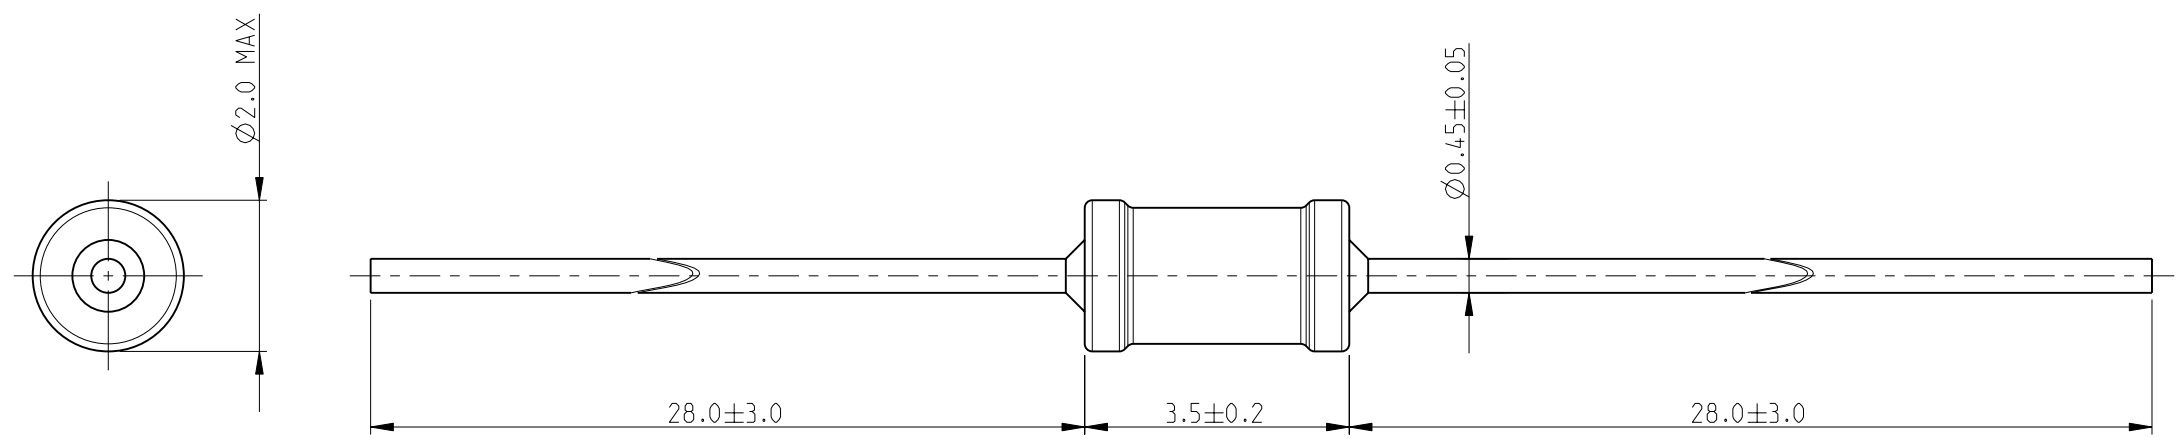

FOR FURTHER INFORMATION SEE DATA SHEET FOR SERIES LR, METAL FILM FIXED RESISTORS

RoHS Compliant

<small>THIS DRAWING IS A CONTROLLED DOCUMENT FOR TYCO ELECTRONICS CORPORATION IT IS SUBJECT TO CHANGE AND THE CONTROLLING ENGINEERING ORGANIZATION SHOULD BE CONTACTED FOR THE LATEST REVISION.</small>		DWN MAHARUDRA 21-OCT-09 CHK ALLAN.P 21-OCT-09 APVD STEPHEN.P 21-OCT-09	Tyco Electronics Corporation Dorcan, Swindon, SN3 5HH
DIMENSIONS: mm	TOLERANCES UNLESS OTHERWISE SPECIFIED: 0 PLC ± 0.2 1 PLC ± 0.1 2 PLC ± - 3 PLC ± - 4 PLC ± - ANGLES ± 5°	PRODUCT SPEC - APPLICATION SPEC - WEIGHT -	NAME METAL FILM FIXED RESISTORS SERIES LR0204
MATERIAL -	FINISH -	SIZE A3	CAGE CODE 00779 DRAWING NO C-1622283 RESTRICTED TO -
CUSTOMER DRAWING		SCALE 10:1	SHEET 1 OF 1 REV BA