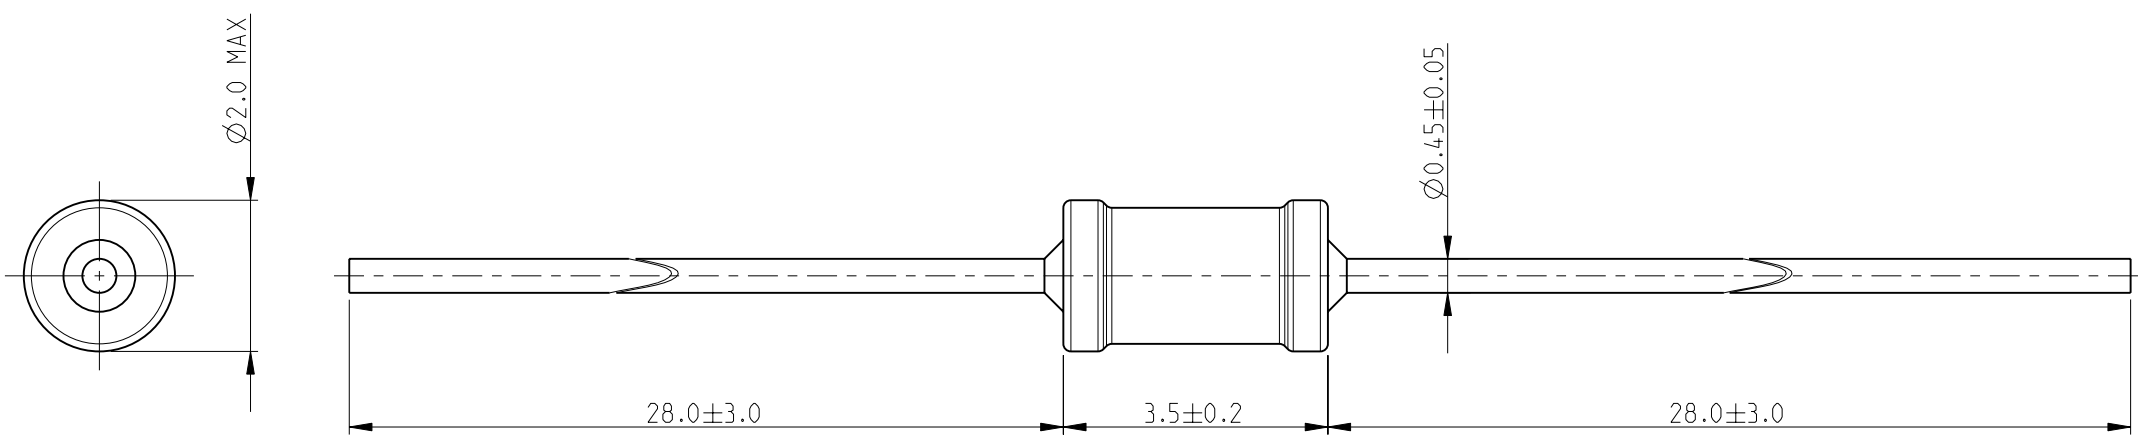

FOR FURTHER INFORMATION SEE DATA SHEET FOR SERIES LR, METAL FILM FIXED RESISTORS

RoHS Compliant

<small>THIS DRAWING IS A CONTROLLED DOCUMENT FOR TYCO ELECTRONICS CORPORATION IT IS SUBJECT TO CHANGE AND THE CONTROLLING ENGINEERING ORGANIZATION SHOULD BE CONTACTED FOR THE LATEST REVISION.</small>		DWN MAHARUDRA 21-OCT-09 CHK ALLAN.P 21-OCT-09 APVD STEPHEN.P 21-OCT-09		Tyco Electronics Corporation Dorcan, Swindon, SN3 5HH	
DIMENSIONS: mm		TOLERANCES UNLESS OTHERWISE SPECIFIED: 0 PLC ± 0.2 1 PLC ± 0.1 2 PLC ± - 3 PLC ± - 4 PLC ± - ANGLES ± 5°		NAME METAL FILM FIXED RESISTORS SERIES LR0204	
MATERIAL -		FINISH -		PRODUCT SPEC - APPLICATION SPEC - WEIGHT -	
CUSTOMER DRAWING				SIZE A3 CAGE CODE 00779 DRAWING NO C-1622290	RESTRICTED TO -
				SCALE 10:1	SHEET 1 OF 1 REV BA