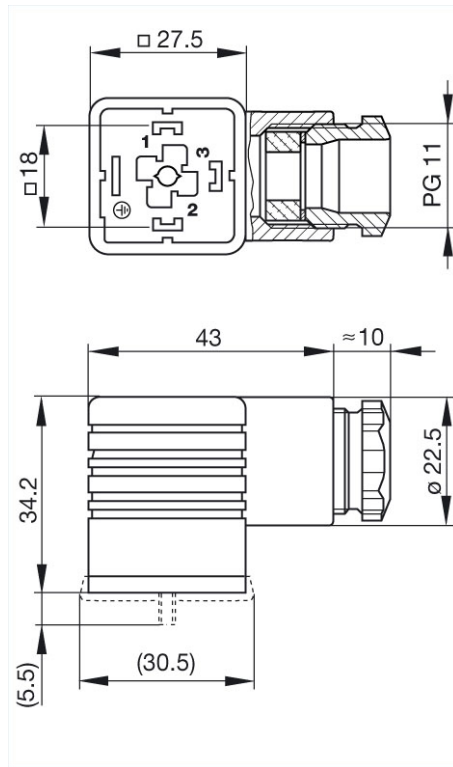

HIRSCHMANN

A BELDEN BRAND

Industrial Connecting Solutions:Rectangular Connectors:Valve Connectors (Type A -B -C):Type A:Field Attachable Valve Connectors:Valve Connectors (DIN EN 175 301-803):GDM 2011 grau/grey
<http://www.e-catalog.beldensolutions.com/link/57078-24228-256261-256266-256270-276215-24311-34884/en/conf/uistate>

Picture

Drawing

Belden Deutschland GmbH

Im Gewerbepark 2
58579 Schalksmühle
Germany
Phone: +49 7127/14-1806
E-Mail: icos-sales@belden.com

The information published in the websites has been compiled as carefully as possible. It is subject to alteration without notice in technical as well as in price-related/commercial respect. The complete information and data were available on user documentation. Mandatory information can only be obtained by a concrete query.