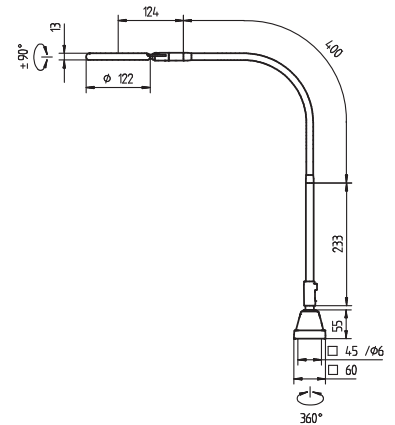

ACCESSORIES

DESCRIPTION	SPAN	COLOR	MODEL	ORDER NO.
	in mm			
Table clamp	0 – 45	black	TK 1/45	190 008 019
	0 – 65	black	TK 1/65	190 007 019
	65 – 135	black	TK 1/135	190 033 019
	95 – 165	black	TK 1/165	190 035 019

Wall bracket	–	black		300 213 018
	–	white		300 213 038

Table base	–	black		190 036 039
	–	light gray		190 036 119