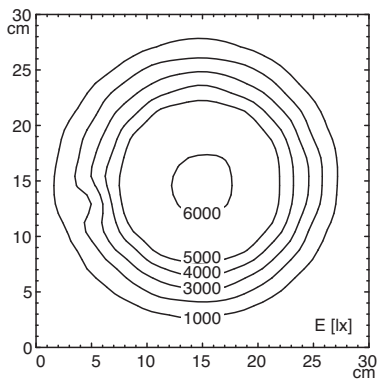

TECHNICAL DATA

RING LED

Item no. 112 885 000
Description RLLQ 6
Connected load 100-240 V, 50/60 Hz
Output 6 Watt
Cable 2.3 m, plug transformer
Protection class II
Lens (dimension) Diameter 72 mm
Lens (diopter) 5.3