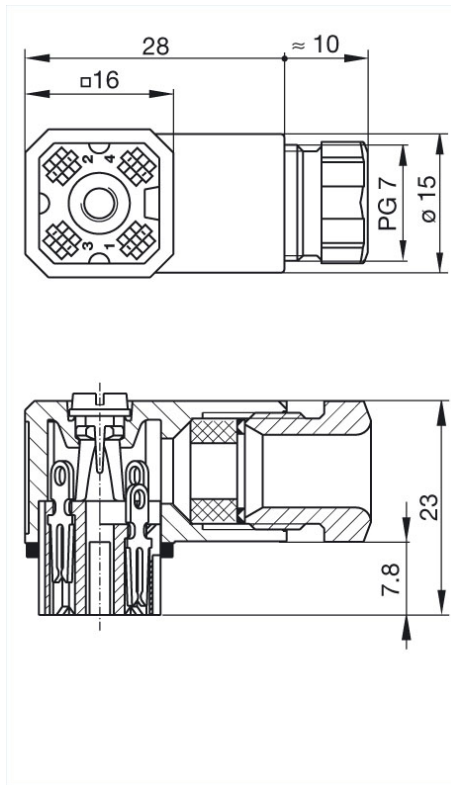

Picture
Drawing

Belden Deutschland GmbH
Im Gewerbepark 2
58579 Schalksmühle
Germany
Phone: +49 7127/14-1806
E-Mail: icos-sales@belden.com

The information published in the websites has been compiled as carefully as possible. It is subject to alteration without notice in technical as well as in price-related/commercial respect. The complete information and data were available on user documentation. Mandatory information can only be obtained by a concrete query.