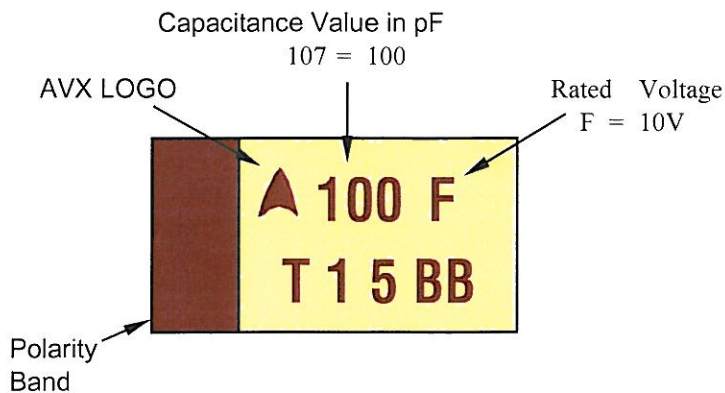

DRAWING AND DIMENSIONS: