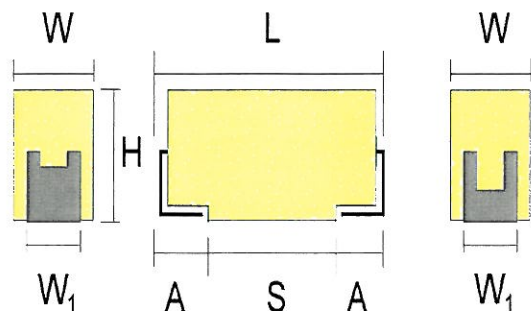

TBJ Series - COTS-Plus

PRODUCT SPECIFICATIONS :

Nominal Capacitance @ 120Hz		100
Capacitance Tolerance (*)		K = ± 10%
Rated Voltage DC (V _R)	≤ 85°C	10V
Category Voltage DC (V _C)	< 125°C	7V
Surge Voltage (V _S)	≤ 85°C	13V
	< 125°C	8V
Temperature Range	-55°C to +125°C	
Direct Leakage Current max @	+25°C	10µA
	+85°C	100µA
	+125°C	200µA
Dissipation Factor ma: @ 120Hz @	25°C	6%
	-55/85°C	9%
	125°C	9%
ESR max. @ 100kHz +25°C		.050 Ω

All technical data relates to an ambient temperature of +25°C

AVX reserves the rights to supply higher voltage rating in the same case size, to the same reliability standards

HOW TO ORDER:

TBJ	D	107	K	010	L	G	S	Z	0	0	61
Type	Case Size	Capacitance Value	Cap. Tolerance	Voltage Code	ESR Range	Packaging	Conformance	Weibull Level	Qual Level	Term	cust. spec.

DRAWING AND DIMENSIONS:

CASE DIMENSIONS: millimeters

Case EIA	L ±0.20	W +0.20 -0.10	H +0.20 -0.10	"A +0.30 -0.20	S min.	W1 ±0.20
D	7.30	4.3	2.9	1.30	4.4	2.4

TERMINATION FINISH: (^)

9	8	0
Gold Plated	Hot Solder Dipped	Solder Fused