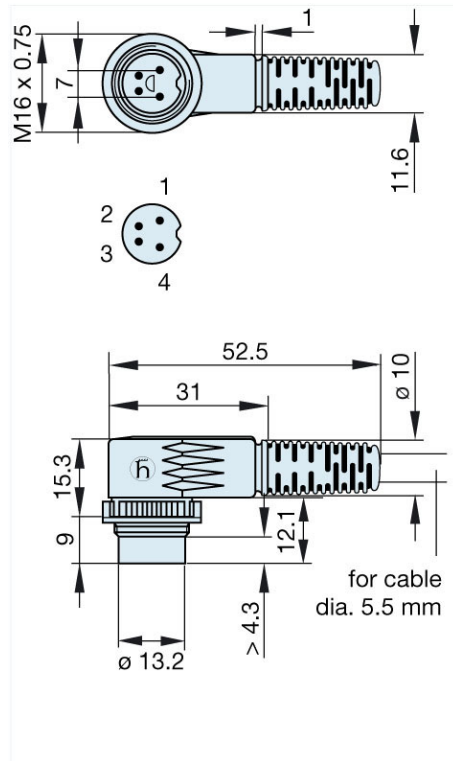

Picture
Drawing

Belden Deutschland GmbH
Im Gewerbepark 2
58579 Schalksmühle
Germany
Phone: +49 7127/14-1806
E-Mail: icos-sales@belden.com

The information published in the websites has been compiled as carefully as possible. It is subject to alteration without notice in technical as well as in price-related/commercial respect. The complete information and data were available on user documentation. Mandatory information can only be obtained by a concrete query.