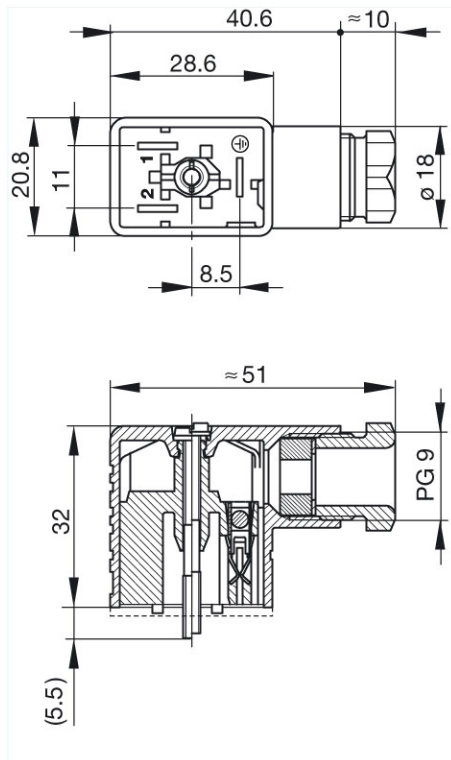

HIRSCHMANN

A BELDEN BRAND

Industrial Connecting Solutions:Rectangular Connectors:Valve Connectors (Type A -B -C):Type B:Field Attachable Valve Connectors:Valve Connectors (Industrial standard):GM 209 NJ grau/grey
<http://www.e-catalog.beldensolutions.com/link/57078-24228-256261-256266-256271-276218-24325-35195/en/conf/ui/state>

Order No. 731 755-004;
knurled screw GDM 3011-8,
Order No. 732 574-001;
stainless steel screw GDM 3011 RF-1,
Order No. 734 363-001

Picture
Drawing

Belden Deutschland GmbH
Im Gewerbepark 2
58579 Schalksmühle
Germany
Phone: +49 7127/14-1806
E-Mail: icos-sales@belden.com

The information published in the websites has been compiled as carefully as possible. It is subject to alteration without notice in technical as well as in price-related/commercial respect. The complete information and data were available on user documentation. Mandatory information can only be obtained by a concrete query.