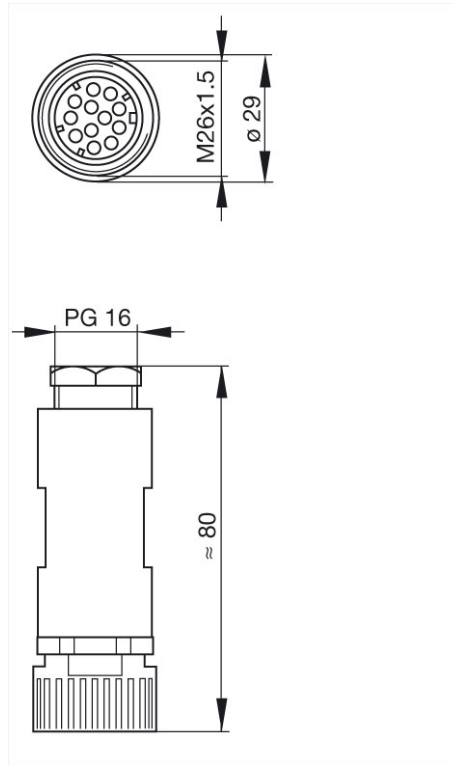

Picture
Drawing

Belden Deutschland GmbH
Im Gewerbepark 2
58579 Schalksmühle
Germany
Phone: +49 7127/14-1806
E-Mail: icos-sales@belden.com

The information published in the websites has been compiled as carefully as possible. It is subject to alteration without notice in technical as well as in price-related/commercial respect. The complete information and data were available on user documentation. Mandatory information can only be obtained by a concrete query.