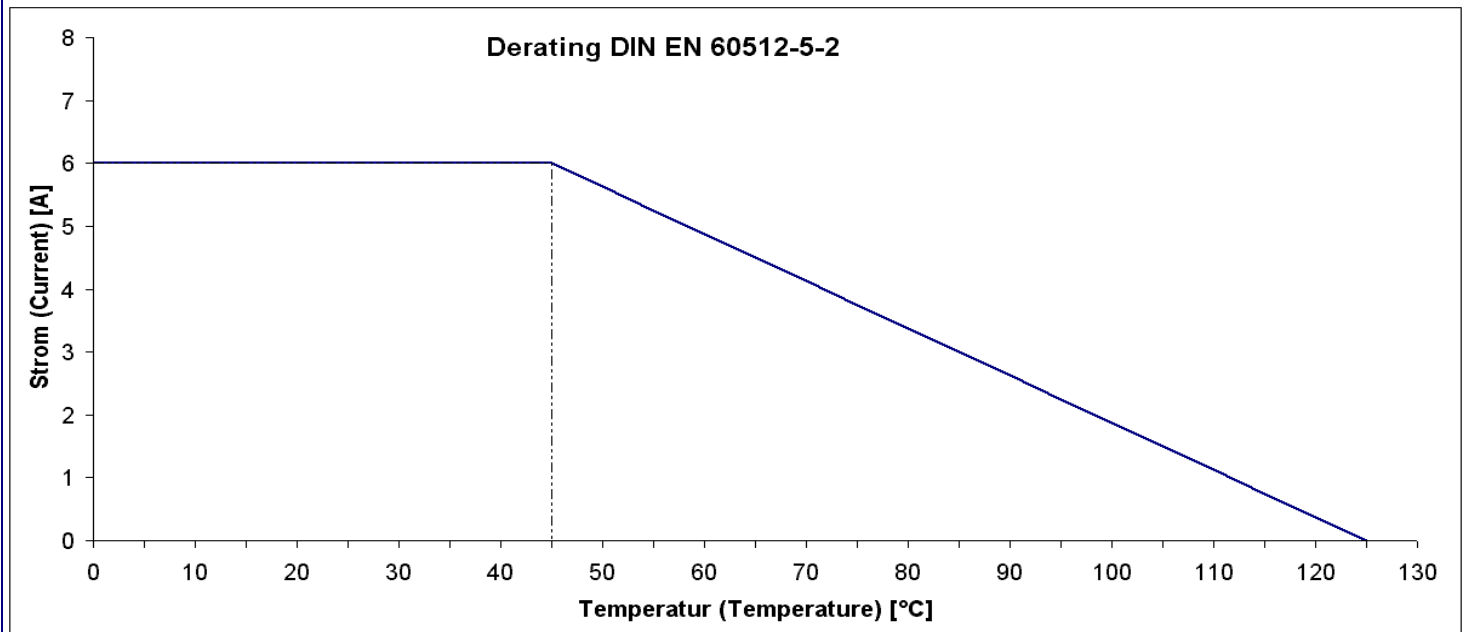

Standard products

Artikel-No.	Type
933-111-100	GSSNA 300