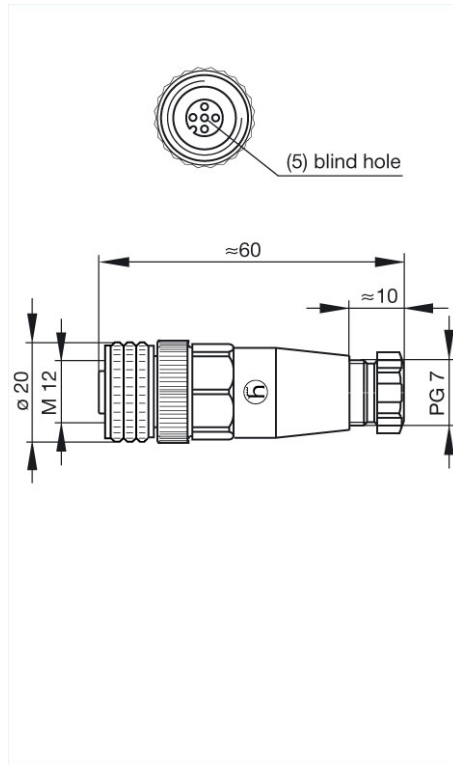

HIRSCHMANN

A BELDEN BRAND

Industrial Connecting Solutions: Circular Connectors: M8 - M12 Connectors: M12 Connectors: M12 Circular connector (M12 E-Series)-with screw locking: Straight cable socket, self-assembled: ELKA 4012

PG7 schwarz/black

<https://e-catalog.hirschmann.com:443/link/57078-24228-256281-256292-256304-24445-24446-24261-36381/en/conf/ulistate>

Picture

Drawing

Belden Deutschland GmbH

Im Gewerbepark 2
58579 Schalksmühle
Germany
Phone: +49 7127/14-1806
E-Mail: icos-sales@belden.com

The information published in the websites has been compiled as carefully as possible. It is subject to alteration without notice in technical as well as in price-related/commercial respect. The complete information and data were available on user documentation. Mandatory information can only be obtained by a concrete query.