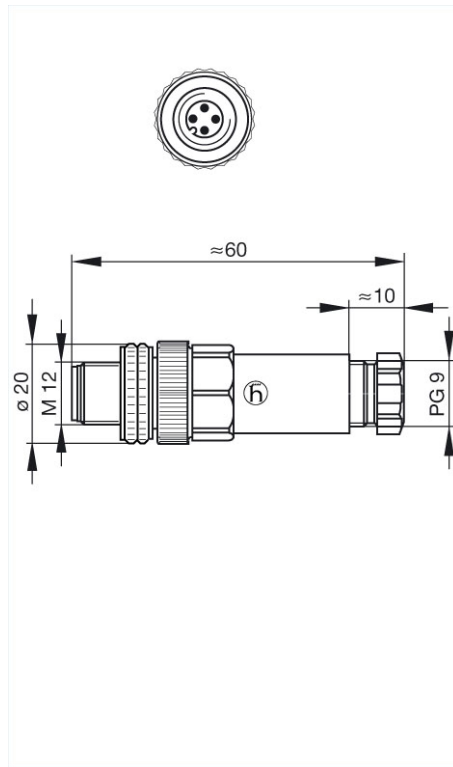

Picture

Drawing

Belden Deutschland GmbH
Im Gewerbepark 2
58579 Schalksmühle
Germany
Phone: +49 7127/14-1806
E-Mail: icos-sales@belden.com

The information published in the websites has been compiled as carefully as possible. It is subject to alteration without notice in technical as well as in price-related/commercial respect. The complete information and data were available on user documentation. Mandatory information can only be obtained by a concrete query.