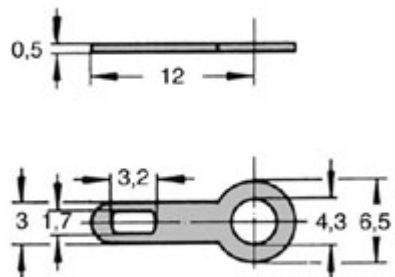

Detailed View

19.05.049

Solder Terminal Lugs

Material	Brass
Color	Silver Plated
Barrel I.D D4/D5	4,3 mm
Outsize Dia. D3	6,5 mm
Model	Single Eyelet
Din-Norm	4x12A1
Design	DIN 41496
Wire Range	straigth Typ DIN A1
Insulation	12,0 mm
	RoHS konform / WEEE konform