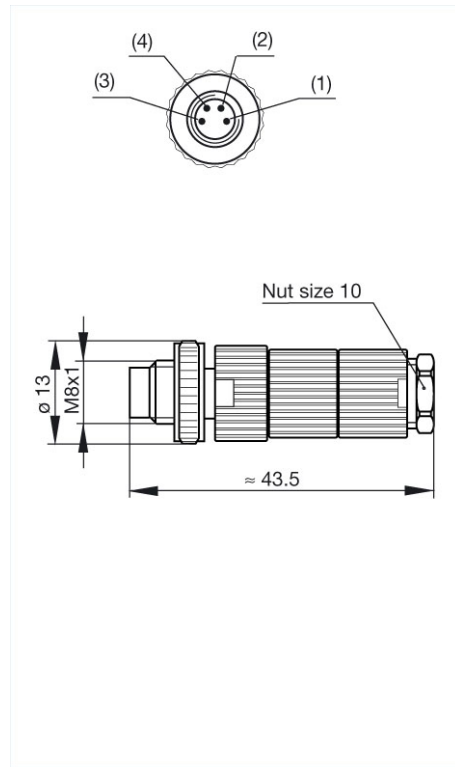

HIRSCHMANN

A BELDEN BRAND

Industrial Connecting Solutions: Circular Connectors: M8 - M12 Connectors: M8 Connectors: M8 Connectors (E series M8): MiniQuick, fast connection, cable plug self-assembled: ELST 4008 V
<https://e-catalog.hirschmann.com:443/link/57078-24228-256281-256292-256303-276518-24247-37238/en/conf/ui/state>

Picture
Drawing

Belden Deutschland GmbH
Im Gewerbepark 2
58579 Schalksmühle
Germany
Phone: +49 7127/14-1806
E-Mail: icos-sales@belden.com

The information published in the websites has been compiled as carefully as possible. It is subject to alteration without notice in technical as well as in price-related/commercial respect. The complete information and data were available on user documentation. Mandatory information can only be obtained by a concrete query.