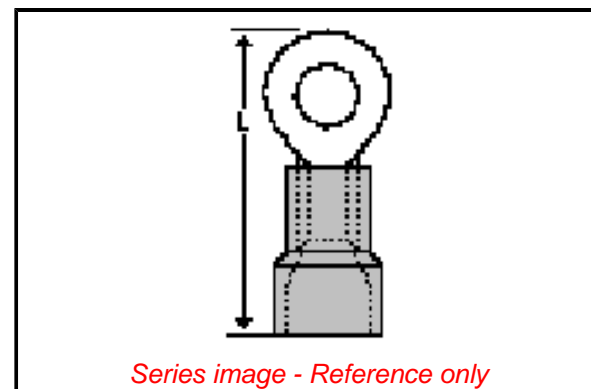

PLEASE CHECK WWW.MOLEX.COM FOR LATEST PART INFORMATION

Part Number: **0190670078**
Status: **Active**
Overview: Solderless Terminals
Description: NylaKrimp Funnel Entry Ring Tongue Terminal for 4 AWG Wire, Stud Size 3/8" (M9)

Documents:

[Drawing (PDF)](#) [Product Specification PS-19902-016-001 (PDF)](#)
[Product Specification PS-19902-011-001 (PDF)](#) [RoHS Certificate of Compliance (PDF)](#)
[Product Specification PS-19902-013-001 (PDF)](#)

Agency Certification

CSA LR18689
UL E32244

General

Product Family Ring and Spade Terminals
Series 19067
Crimp Quality Equipment Yes
Mil-Spec N/A
Overview Solderless Terminals
Product Name NylaKrimp
Type Ring
UPC 800753066441

Physical

Barrel Type Closed - Brazed
Flammability 94V-2
Insulation Nylon (PA)
Material - Plating Mating Tin
Net Weight 10.233/g
Packaging Type Bag
Plating min - Mating 2.540µm
Plating min - Termination 2.540µm
Stud Size 3/8" (M9)
Termination Interface: Style Crimp or Compression
Wire Insulation Diameter 12.95mm max.
Wire Size AWG 4

Material Info

Engineering Number F-966-38

Reference - Drawing Numbers

Product Specification PS-19902-011-001, PS-19902-013-001,
PS-19902-016-001
Sales Drawing SD-19067-018

EU ELV

Not Relevant

EU RoHS

Compliant

REACH SVHC

Not Contained Per -
ED/61/2018 (27 June
2018)

Halogen-Free

Status

Low-Halogen

For more information, please visit [Contact US](#)

China ROHS	Not Relevant
ELV	Not Relevant
RoHS Phthalates	Not Contained

Search Parts in this Series

19067 Series