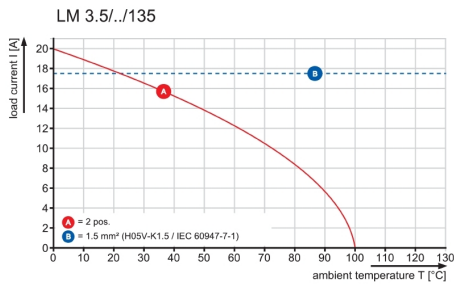

Data sheet

**OMNIMATE Signal - series LM
LM 3.50/08/135 3.2SN OR BX**

Weidmüller Interface GmbH & Co. KG
Klingenbergstraße 16
D-32758 Detmold
Germany
Fon: +49 5231 1429-0
Fax: +49 5231 14292083
www.weidmueller.com

Drawings