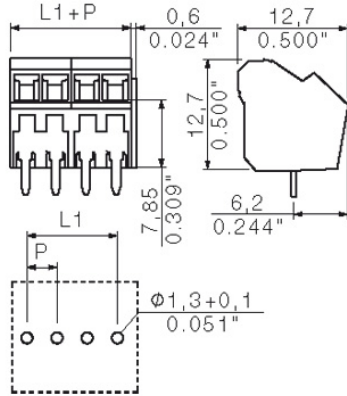

Data sheet

**OMNIMATE Signal - series LM
LM 3.50/08/135 3.2SN OR BX**

Weidmüller Interface GmbH & Co. KG
Klingenbergstraße 16
D-32758 Detmold
Germany
Fon: +49 5231 1429-0
Fax: +49 5231 14292083
www.weidmueller.com

Drawings