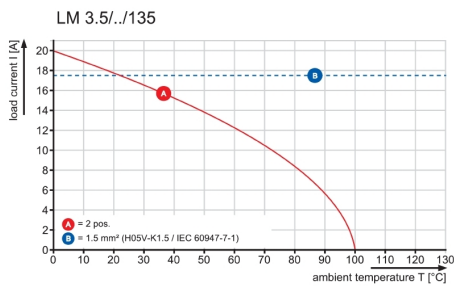

Data sheet

**OMNIMATE Signal - series LM
LM 3.50/05/135 3.2SN OR BX**

Weidmüller Interface GmbH & Co. KG
Klingenbergstraße 16
D-32758 Detmold
Germany
Fon: +49 5231 1429-0
Fax: +49 5231 14292083
www.weidmueller.com

Drawings