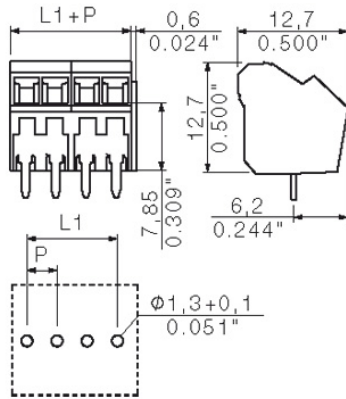

Data sheet

**OMNIMATE Signal - series LM
LM 3.50/05/135 3.2SN OR BX**

Weidmüller Interface GmbH & Co. KG
Klingenbergstraße 16
D-32758 Detmold
Germany
Fon: +49 5231 1429-0
Fax: +49 5231 14292083
www.weidmueller.com

Drawings