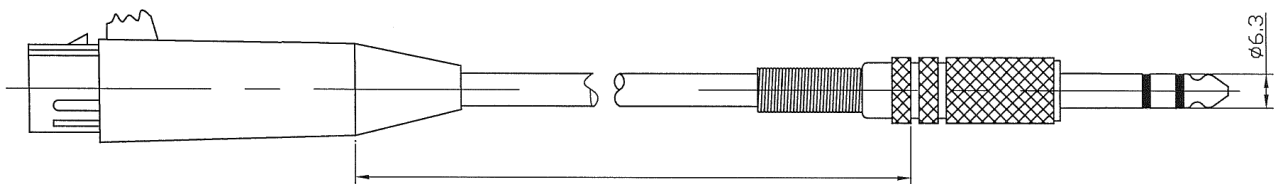

Microphone Cable

XLR Socket to Stereo Phone Jack

pro-SIGNAL

Specifications:

Connector Type A : 6.35mm (1/4") Stereo Jack Plug
 Connector Type B : XLR Plug, 3 Way
 Jacket Colour : Black

Dimensions : Millimetres

MICROPHONE CABLE

Part Number Table

Description	"L"	Part Number
Microphone Cable, XLR Socket to Stereo Phone Jack	1m	SVC683-1M
	3m	SVC683-3M
	5m	SVC683-5M
	10m	SVC683-10M

Important Notice : This data sheet and its contents (the "Information") belong to the members of the Premier Farnell group of companies (the "Group") or are licensed to it. No licence is granted for the use of it other than for information purposes in connection with the products to which it relates. No licence of any intellectual property rights is granted. The Information is subject to change without notice and replaces all data sheets previously supplied. The Information supplied is believed to be accurate but the Group assumes no responsibility for its accuracy or completeness, any error in or omission from it or for any use made of it. Users of this data sheet should check for themselves the Information and the suitability of the products for their purpose and not make any assumptions based on information included or omitted. Liability for loss or damage resulting from any reliance on the Information or use of it (including liability resulting from negligence or where the Group was aware of the possibility of such loss or damage arising) is excluded. This will not operate to limit or restrict the Group's liability for death or personal injury resulting from its negligence. pro-SIGNAL is the registered trademark of the Group. © Premier Farnell plc 2012.