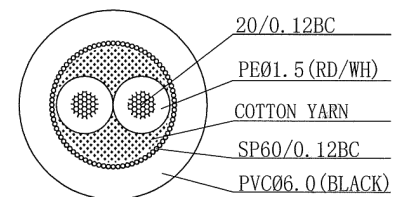

Microphone Cable

XLR Socket to Stereo Phone Jack

pro-SIGNAL

Specifications:

Connector Type A : 6.35mm (1/4") Stereo Jack Plug
 Connector Type B : XLR Plug, 3 Way
 Jacket Colour : Black

Dimensions : Millimetres

MICROPHONE CABLE

Part Number Table

Description	"L"	Part Number
Microphone Cable, XLR Socket to Stereo Phone Jack	1m	SVC683-1M
	3m	SVC683-3M
	5m	SVC683-5M
	10m	SVC683-10M

Important Notice : This data sheet and its contents (the "Information") belong to the members of the Premier Farnell group of companies (the "Group") or are licensed to it. No licence is granted for the use of it other than for information purposes in connection with the products to which it relates. No licence of any intellectual property rights is granted. The Information is subject to change without notice and replaces all data sheets previously supplied. The Information supplied is believed to be accurate but the Group assumes no responsibility for its accuracy or completeness, any error in or omission from it or for any use made of it. Users of this data sheet should check for themselves the Information and the suitability of the products for their purpose and not make any assumptions based on information included or omitted. Liability for loss or damage resulting from any reliance on the Information or use of it (including liability resulting from negligence or where the Group was aware of the possibility of such loss or damage arising) is excluded. This will not operate to limit or restrict the Group's liability for death or personal injury resulting from its negligence. pro-SIGNAL is the registered trademark of the Group. © Premier Farnell plc 2012.