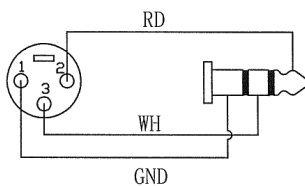

Microphone Cable

XLR Socket to Stereo Phone Jack

pro-SIGNAL

Specifications:

Connector Type A : 6.35mm (1/4") Stereo Jack Plug
 Connector Type B : XLR Plug, 3 Way
 Jacket Colour : Black

Dimensions : Millimetres

MICROPHONE CABLE

Part Number Table

Description	"L"	Part Number
Microphone Cable, XLR Socket to Stereo Phone Jack	1m	SVC683-1M
	3m	SVC683-3M
	5m	SVC683-5M
	10m	SVC683-10M

Important Notice : This data sheet and its contents (the "Information") belong to the members of the Premier Farnell group of companies (the "Group") or are licensed to it. No licence is granted for the use of it other than for information purposes in connection with the products to which it relates. No licence of any intellectual property rights is granted. The Information is subject to change without notice and replaces all data sheets previously supplied. The Information supplied is believed to be accurate but the Group assumes no responsibility for its accuracy or completeness, any error in or omission from it or for any use made of it. Users of this data sheet should check for themselves the Information and the suitability of the products for their purpose and not make any assumptions based on information included or omitted. Liability for loss or damage resulting from any reliance on the Information or use of it (including liability resulting from negligence or where the Group was aware of the possibility of such loss or damage arising) is excluded. This will not operate to limit or restrict the Group's liability for death or personal injury resulting from its negligence. pro-SIGNAL is the registered trademark of the Group. © Premier Farnell plc 2012.