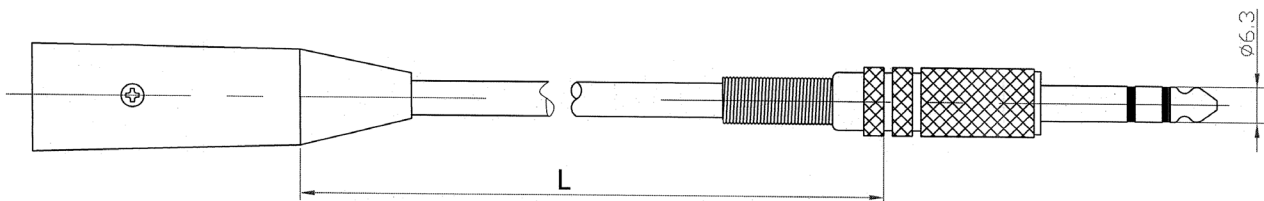

Microphone Cable

XLR Plug to Stereo Phone Jack

pro-SIGNAL

Specifications:

Connector Type A : 6.35mm (1/4") Stereo Jack Plug
 Connector Type B : XLR Plug, 3 Way
 Jacket Colour : Black

Dimensions : Millimetres

Part Number Table

Description	"L"	Part Number
Microphone Cable, XLR Plug to Stereo Phone Jack	1m	SVC682-1M
	3m	SVC682-3M
	5m	SVC682-5M
	10m	SVC682-10M

Important Notice : This data sheet and its contents (the "Information") belong to the members of the Premier Farnell group of companies (the "Group") or are licensed to it. No licence is granted for the use of it other than for information purposes in connection with the products to which it relates. No licence of any intellectual property rights is granted. The Information is subject to change without notice and replaces all data sheets previously supplied. The Information supplied is believed to be accurate but the Group assumes no responsibility for its accuracy or completeness, any error in or omission from it or for any use made of it. Users of this data sheet should check for themselves the Information and the suitability of the products for their purpose and not make any assumptions based on information included or omitted. Liability for loss or damage resulting from any reliance on the Information or use of it (including liability resulting from negligence or where the Group was aware of the possibility of such loss or damage arising) is excluded. This will not operate to limit or restrict the Group's liability for death or personal injury resulting from its negligence. pro-SIGNAL is the registered trademark of the Group. © Premier Farnell plc 2012.