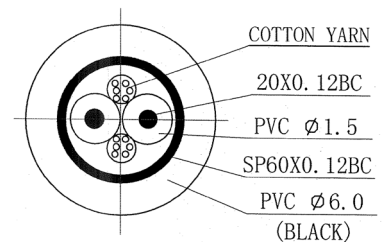

Microphone Cable

XLR Plug to Stereo Phone Jack

pro-SIGNAL

Specifications:

Connector Type A : 6.35mm (1/4") Stereo Jack Plug
 Connector Type B : XLR Plug, 3 Way
 Jacket Colour : Black

Dimensions : Millimetres

Part Number Table

Description	"L"	Part Number
Microphone Cable, XLR Plug to Stereo Phone Jack	1m	SVC682-1M
	3m	SVC682-3M
	5m	SVC682-5M
	10m	SVC682-10M

Important Notice : This data sheet and its contents (the "Information") belong to the members of the Premier Farnell group of companies (the "Group") or are licensed to it. No licence is granted for the use of it other than for information purposes in connection with the products to which it relates. No licence of any intellectual property rights is granted. The Information is subject to change without notice and replaces all data sheets previously supplied. The Information supplied is believed to be accurate but the Group assumes no responsibility for its accuracy or completeness, any error in or omission from it or for any use made of it. Users of this data sheet should check for themselves the Information and the suitability of the products for their purpose and not make any assumptions based on information included or omitted. Liability for loss or damage resulting from any reliance on the Information or use of it (including liability resulting from negligence or where the Group was aware of the possibility of such loss or damage arising) is excluded. This will not operate to limit or restrict the Group's liability for death or personal injury resulting from its negligence. pro-SIGNAL is the registered trademark of the Group. © Premier Farnell plc 2012.