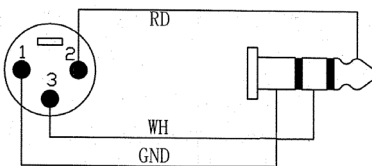

Microphone Cable

XLR Plug to Stereo Phone Jack

pro-SIGNAL

Specifications:

Connector Type A : 6.35mm (1/4") Stereo Jack Plug
 Connector Type B : XLR Plug, 3 Way
 Jacket Colour : Black

Dimensions : Millimetres

Part Number Table

Description	"L"	Part Number
Microphone Cable, XLR Plug to Stereo Phone Jack	1m	SVC682-1M
	3m	SVC682-3M
	5m	SVC682-5M
	10m	SVC682-10M

Important Notice : This data sheet and its contents (the "Information") belong to the members of the Premier Farnell group of companies (the "Group") or are licensed to it. No licence is granted for the use of it other than for information purposes in connection with the products to which it relates. No licence of any intellectual property rights is granted. The Information is subject to change without notice and replaces all data sheets previously supplied. The Information supplied is believed to be accurate but the Group assumes no responsibility for its accuracy or completeness, any error in or omission from it or for any use made of it. Users of this data sheet should check for themselves the Information and the suitability of the products for their purpose and not make any assumptions based on information included or omitted. Liability for loss or damage resulting from any reliance on the Information or use of it (including liability resulting from negligence or where the Group was aware of the possibility of such loss or damage arising) is excluded. This will not operate to limit or restrict the Group's liability for death or personal injury resulting from its negligence. pro-SIGNAL is the registered trademark of the Group. © Premier Farnell plc 2012.