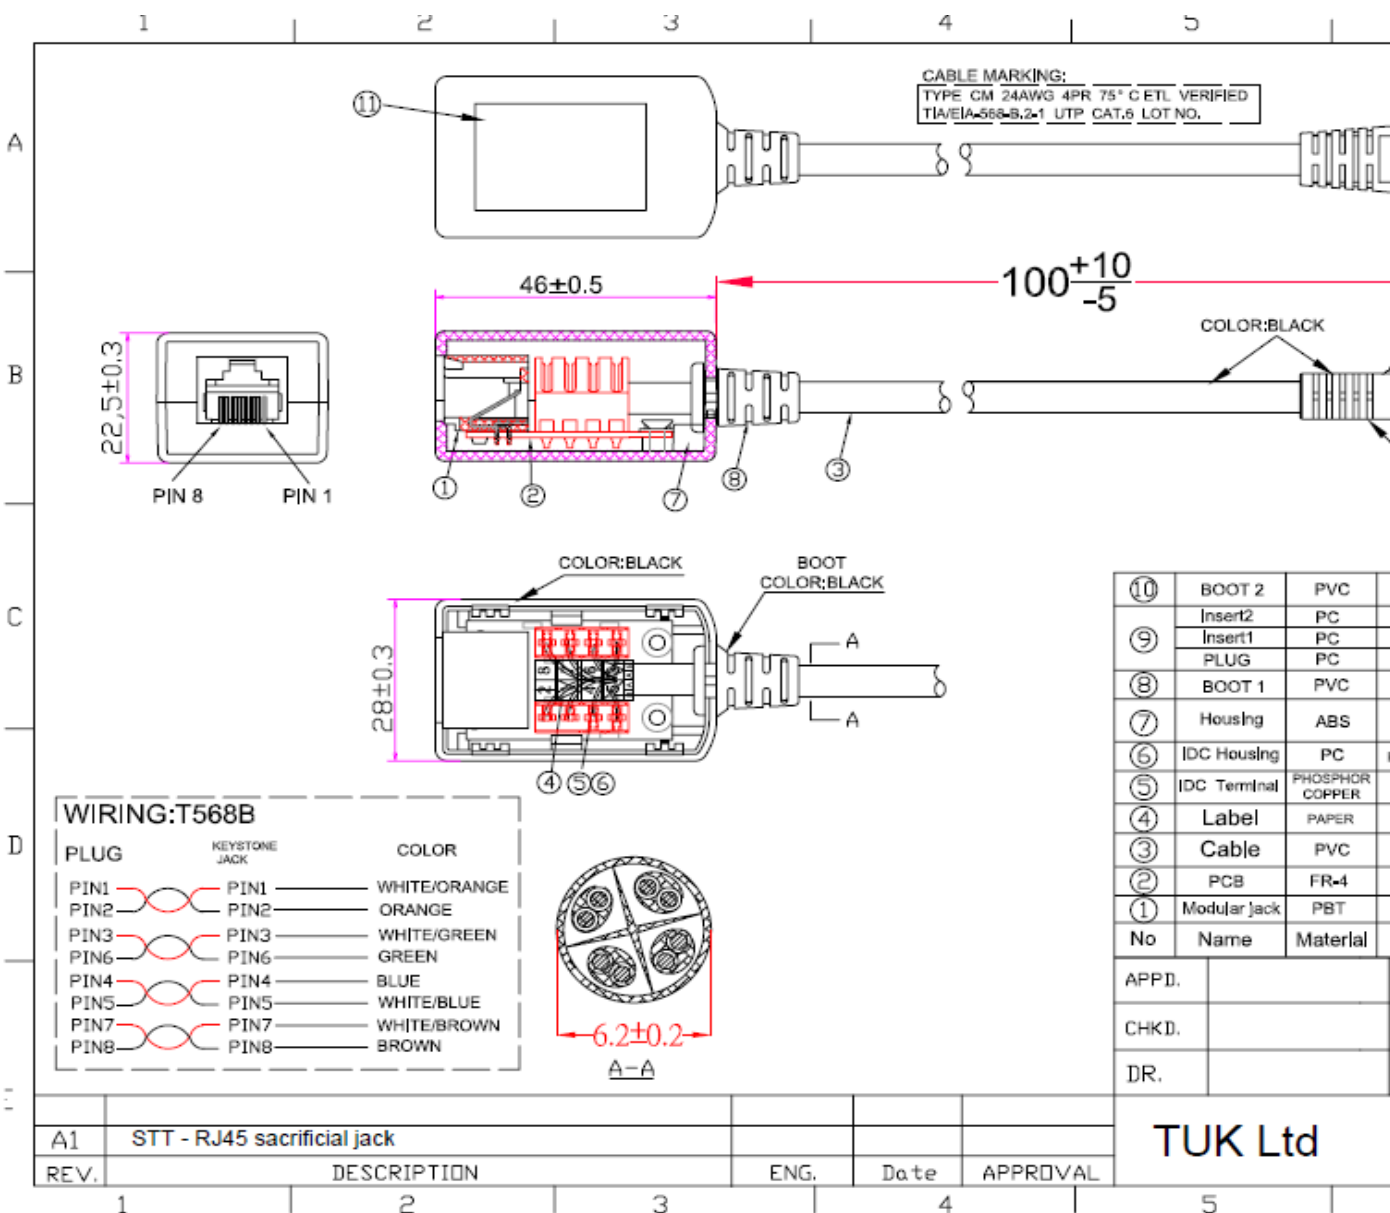

RJ45 Portsaver

RJ45 Portsaver (STT +STS + FTT)

Our high quality gold plated RJ45 Portsaver allows the user to protect the RJ45 ports on expensive devices from frequent connection and disconnection of RJ45 cables. Expensive repairs are avoided by effectively extending the RJ45 port by 10cm, reducing strain from cables and protecting the port from multiple insertions. The life of equipment connectors is prolonged as the Portsaver acts as a 'sacrificial jack'.

Features

- Suitable for at least 1000 insertions.
- Tested to Category 6 or Category 5e transmission standard.
- Available in unshielded (UTP) and shielded (FTP) versions.
- Particularly suitable for simple LAN testers, PDA's and notebook PC's.

Specifications

- Colour : Unshielded (STT & FTT) - Black
Shielded (STS) - Silver (nickel plate)
- Plating: Gold and palladium plated to ensure long lasting high quality contact
- Performance: Category 6 (STT & STS) – individually tested to comfortably exceed Category 6 standard at channel level.
Category 5e (FTT) – tested to Category 5e at channel level.

WIRING:T568B

PLUG	KEYSTONE JACK	COLOR
PIN1	PIN1	WHITE/ORANGE
PIN2	PIN2	ORANGE
PIN3	PIN3	WHITE/GREEN
PIN6	PIN6	GREEN
PIN4	PIN4	BLUE
PIN5	PIN5	WHITE/BLUE
PIN7	PIN7	WHITE/BROWN
PIN8	PIN8	BROWN
SHIELDED	SHIELDED	DRAIN WIRE