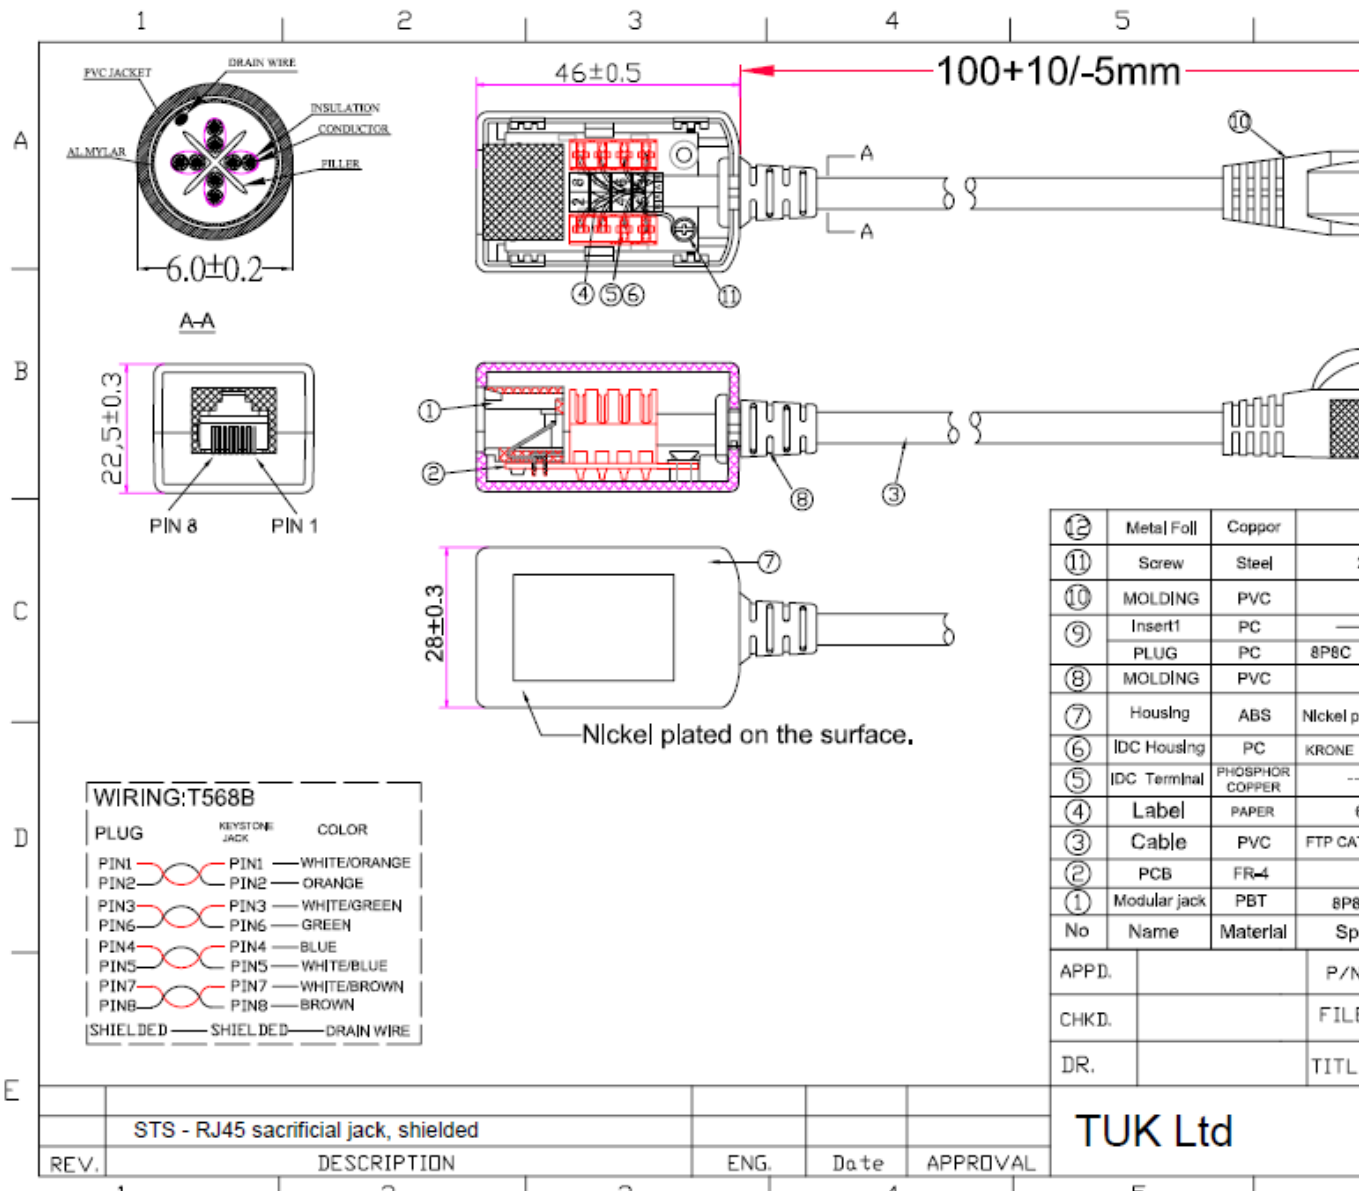

RJ45 Portsaver

RJ45 Portsaver (STT +STS + FTT)

Our high quality gold plated RJ45 Portsaver allows the user to protect the RJ45 ports on expensive devices from frequent connection and disconnection of RJ45 cables. Expensive repairs are avoided by effectively extending the RJ45 port by 10cm, reducing strain from cables and protecting the port from multiple insertions. The life of equipment connectors is prolonged as the Portsaver acts as a 'sacrificial jack'.

Features

- Suitable for at least 1000 insertions.
- Tested to Category 6 or Category 5e transmission standard.
- Available in unshielded (UTP) and shielded (FTP) versions.
- Particularly suitable for simple LAN testers, PDA's and notebook PC's.

Specifications

- Colour : Unshielded (STT & FTT) - Black
Shielded (STS) - Silver (nickel plate)
- Plating: Gold and palladium plated to ensure long lasting high quality contact
- Performance: Category 6 (STT & STS) – individually tested to comfortably exceed Category 6 standard at channel level.
Category 5e (FTT) – tested to Category 5e at channel level.

WIRING:T568B

PLUG	KEYSTONE JACK	COLOR
PIN1	PIN1	WHITE/ORANGE
PIN2	PIN2	ORANGE
PIN3	PIN3	WHITE/GREEN
PIN6	PIN6	GREEN
PIN4	PIN4	BLUE
PIN5	PIN5	WHITE/BLUE
PIN7	PIN7	WHITE/BROWN
PIN8	PIN8	BROWN
SHIELDED	SHIELDED	DRAIN WIRE