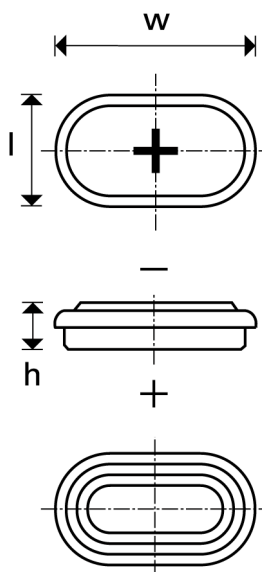

**Preliminary Data Sheet**

Type Number: .....	55960
System: .....	Nickel Metal Hydride / KOH Electrolyte
UL Recognition: .....	
Nominal Voltage [V]: .....	1,2
Typical Capacity C [mAh]: .....	600
Nominal Capacity C [mAh]: .....	580
at 0.2 CA / 1.00 V	
Weight, approx [g]: .....	14,5
Coding: .....	Manufacturing 5 digit code (123= day/4= year/5= vers)
Temperature Ranges [°C]:	<b>min.</b> <b>max.</b>
Storage: .....	-20      45
Discharge: .....	-20      65
Charge: .....	0      65
Dimensions [mm]:	<b>min.</b> <b>max.</b>
Length [l]: .....	23,9      24,1
Width Facing [w]: .....	33,9      34,1
Height [h]: .....	6,3      6,6
Charging Method:	
Normal Charging: .....	58 mA for 14-16 h
Accelerated Charging (20° C): ..	175 mA for 4 h
Fast Charging : .....	580 mA for h *
Trickle Charging : .....	17,5 mA
Overcharge (20° C): .....	mA continuous mA 1 year
Charge Retention [%] at 20° C: .....	80 Capacity available after 1 month storage
Internal Resistance [Ohm]: .....	0,1 at charged cells, 20 °C, DC: 0.5 CA/5 CA, (IEC 285)
Impedance [Ohm]: .....	0,015 at charged cells
Typical Capacities [mAh]:	
at 1 CA / 0.90 V	540
at 3 CA / 0.90 V	510
at 5 CA / 0,90 V	470
Max. Discharge Current (cont.)[mA]: .....	3000
Life Expectancy (typical):	
IEC Cycle: .....	1000 Cycles
Trickle Charge: .....	(20° C)
Trickle Charge: .....	(45° C)

\* (-dV= 5-10 mV/cell)