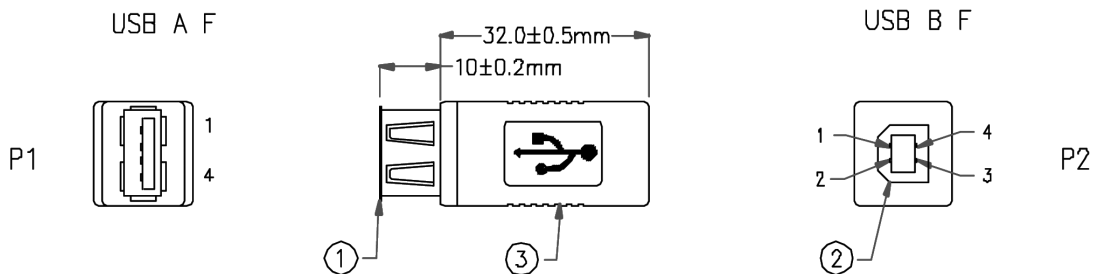

Adaptor USB A SKT-B Plug

pro-SIGNAL

Specifications:

Connector Type : Adapter
 Connector Type : USB
 Connector Type A : USB A Socket
 Connector Type B : USB B Plug

P1	P2
1	1
2	2
3	3
4	4
SHIELD	SHIELD

No	Description	Qty
1	USB A Female, Gold Flash on Contacts, White Insulator	1
2	USB B Female, Gold Flash on Contacts, White Insulator	1
3	Molded PVC Grey	5
	Molded PE Colour Transparent	
	Copper Foil 20mm × 60mm	
	28AWG Insulator, Length 28mm	

Part Number Table

Description	Part Number
Adaptor, USB A SKT-B Plug	USB902

Important Notice : This data sheet and its contents (the "Information") belong to the members of the Premier Farnell group of companies (the "Group") or are licensed to it. No licence is granted for the use of it other than for information purposes in connection with the products to which it relates. No licence of any intellectual property rights is granted. The Information is subject to change without notice and replaces all data sheets previously supplied. The Information supplied is believed to be accurate but the Group assumes no responsibility for its accuracy or completeness, any error in or omission from it or for any use made of it. Users of this data sheet should check for themselves the Information and the suitability of the products for their purpose and not make any assumptions based on information included or omitted. Liability for loss or damage resulting from any reliance on the Information or use of it (including liability resulting from negligence or where the Group was aware of the possibility of such loss or damage arising) is excluded. This will not operate to limit or restrict the Group's liability for death or personal injury resulting from its negligence. pro-SIGNAL is the registered trademark of the Group. © Premier Farnell plc 2012.