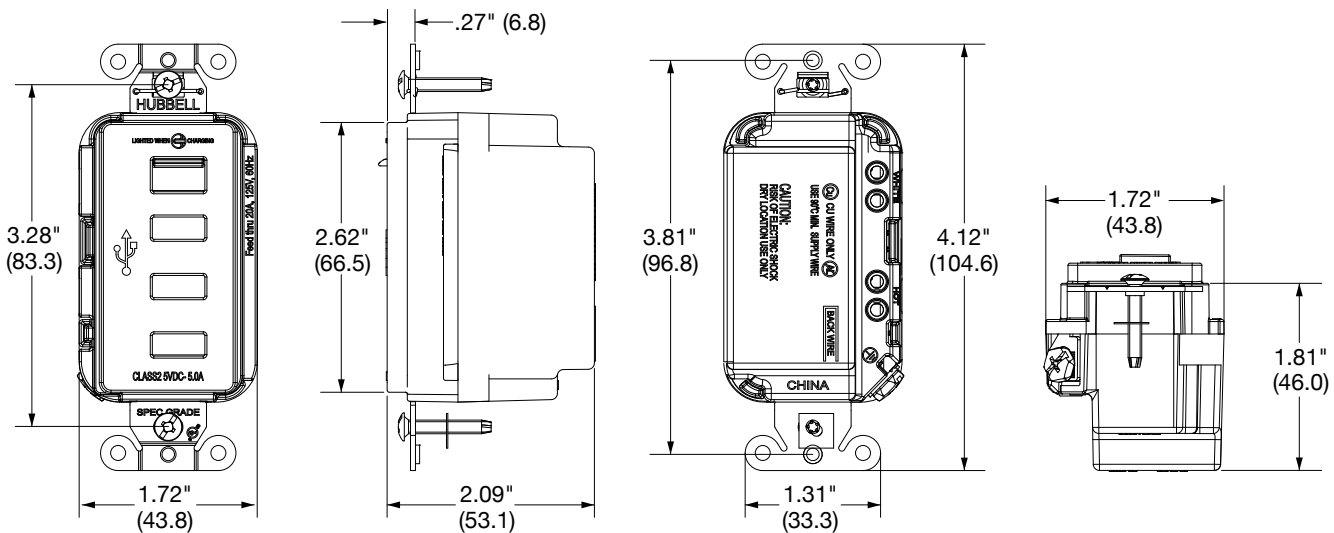

DIMENSIONS Inches (mm)

Note: For use with boxes deeper than 1.5" with internal AC/MC clamps.

HUBBELL®
Wiring Device-Kellems

www.hubbell-wiring.com

Hubbell Wiring Device-Kellems • Hubbell Incorporated (Delaware) • 40 Waterview Drive • Shelton, CT 06484 • Phone (800) 288-6000 • FAX (800) 255-1031
Printed in U.S.A. Specifications subject to change without notice.

WLDSB005 3/14