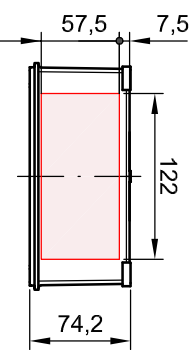

Side/Lato B

Side/Lato D

Cover/Coperchio

Detail	Dat.	Name
Insp.		
Stat.	14.02.2013	E.L.

S-8000 series, aluminium enclosures, S4
 189x167x80, Grey RAL 9006, STD
 Cassette in alluminio, serie S-8000, S4
 189x167x80, Grigio RAL 9006, STD

molex

8000.6264.0

Scala
1 : 5

Mod.	Dat.	Name
	28.11.2014	E.L.

X-ON Electronics

Largest Supplier of Electrical and Electronic Components

Click to view similar products for [Enclosures, Boxes, & Cases](#) category: