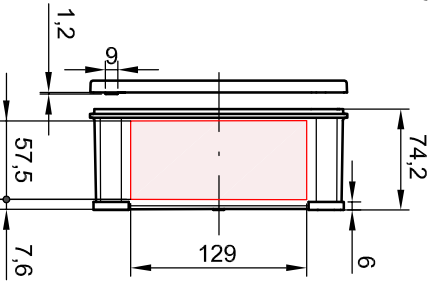

Side/Lato B

Side/Lato D

Cover/Coperchio

Detail	Dat.	Name
Insp.		
Stat.	14.02.2013	E.L.

S-8000 series, aluminium enclosures, S4
 189x167x80, Grey RAL 9006, STD
 Cassette in alluminio, serie S-8000, S4
 189x167x80, Grigio RAL 9006, STD

molex

8000.6264.0

Scala
1 : 5

Mod.	Dat.	Name
	28.11.2014	E.L.

X-ON Electronics

Largest Supplier of Electrical and Electronic Components

Click to view similar products for [Enclosures, Boxes, & Cases](#) category: