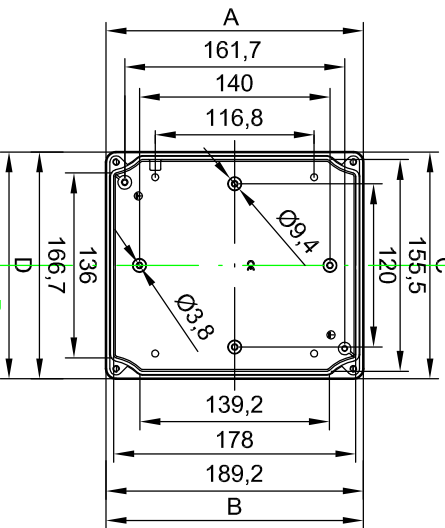

Side/Lato B

Side/Lato D

Cover/Coperchio

Detail	Dat.	Name
Insp.		
Stat.	14.02.2013	E.L.

S-8000 series, aluminium enclosures, S4
 189x167x80, Grey RAL 9006, STD
 Cassette in alluminio, serie S-8000, S4
 189x167x80, Grigio RAL 9006, STD

molex

8000.6264.0

Scala
1 : 5

Mod.	Dat.	Name
	28.11.2014	E.L.

X-ON Electronics

Largest Supplier of Electrical and Electronic Components

Click to view similar products for [Enclosures, Boxes, & Cases](#) category: