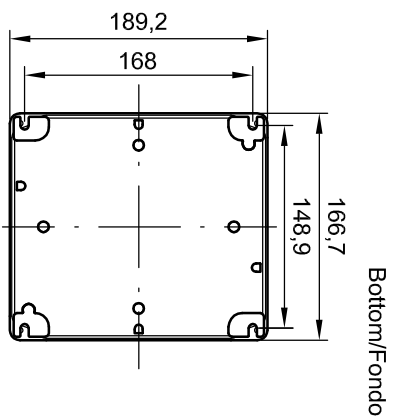

Side/Lato B

Side/Lato D

Cover/Coperchio

Detail	Dat.	Name
Insp.		
Stat.	14.02.2013	E.L.

S-8000 series, aluminium enclosures, S4
 189x167x80, Grey RAL 9006, STD
 Cassette in alluminio, serie S-8000, S4
 189x167x80, Grigio RAL 9006, STD

molex

8000.6264.0

Scala
1 : 5

Mod.	Dat.	Name
	28.11.2014	E.L.

X-ON Electronics

Largest Supplier of Electrical and Electronic Components

Click to view similar products for [Enclosures, Boxes, & Cases](#) category: