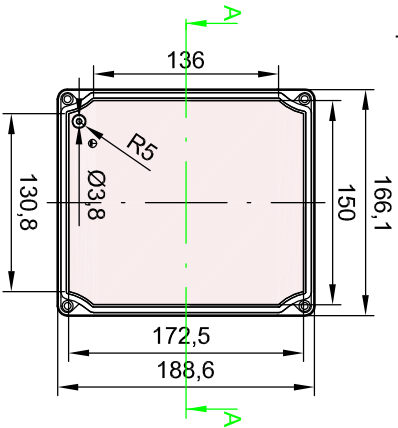

Side/Lato B

Side/Lato D

Cover/Coperchio

Detail	Dat.	Name
Insp.		
Stat.	14.02.2013	E.L.

S-8000 series, aluminium enclosures, S4
 189x167x80, Grey RAL 9006, STD
 Cassette in alluminio, serie S-8000, S4
 189x167x80, Grigio RAL 9006, STD

molex

8000.6264.0

Scala
1 : 5

Mod.	Dat.	Name
	28.11.2014	E.L.

X-ON Electronics

Largest Supplier of Electrical and Electronic Components

Click to view similar products for [Enclosures, Boxes, & Cases](#) category: