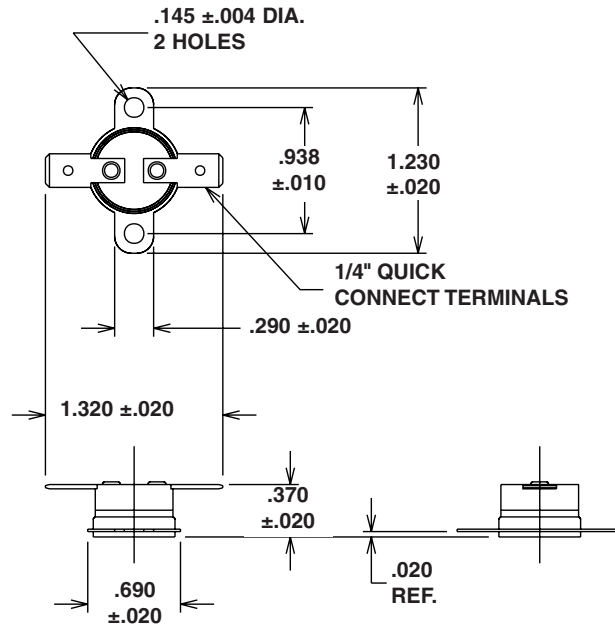

1 - Operating Range: Range of temperature at which disc thermostat performs switching function.

1. 2 - Function:
2. Opens - Normally closed circuit - opens within specified temperature range.
   - Closes - Normally open circuit - closes within specified temperature range.

3 - Differential: Temperature drop below operating range minimum necessary for disc to reset.

Common Ratings

Load	120 VAC	240 VAC	DIMENSIONS INCHES			Weight (oz.)	Agency Certif.
			L	Case W	H		
Resistive	15 Amps	10 Amps	1.23	1.32	0.37	0.2	UL
Inductive	3.0 FLA - 12.0 LRA	1.5 FLA - 6.0 LRA					CSA
Pilot Duty	125 VA	125 VA					VDE

* Agency Certification Note: UL Recognized (File E19279 and MH-5304)
CSA Certified (File LR19988)
VDE Licensed